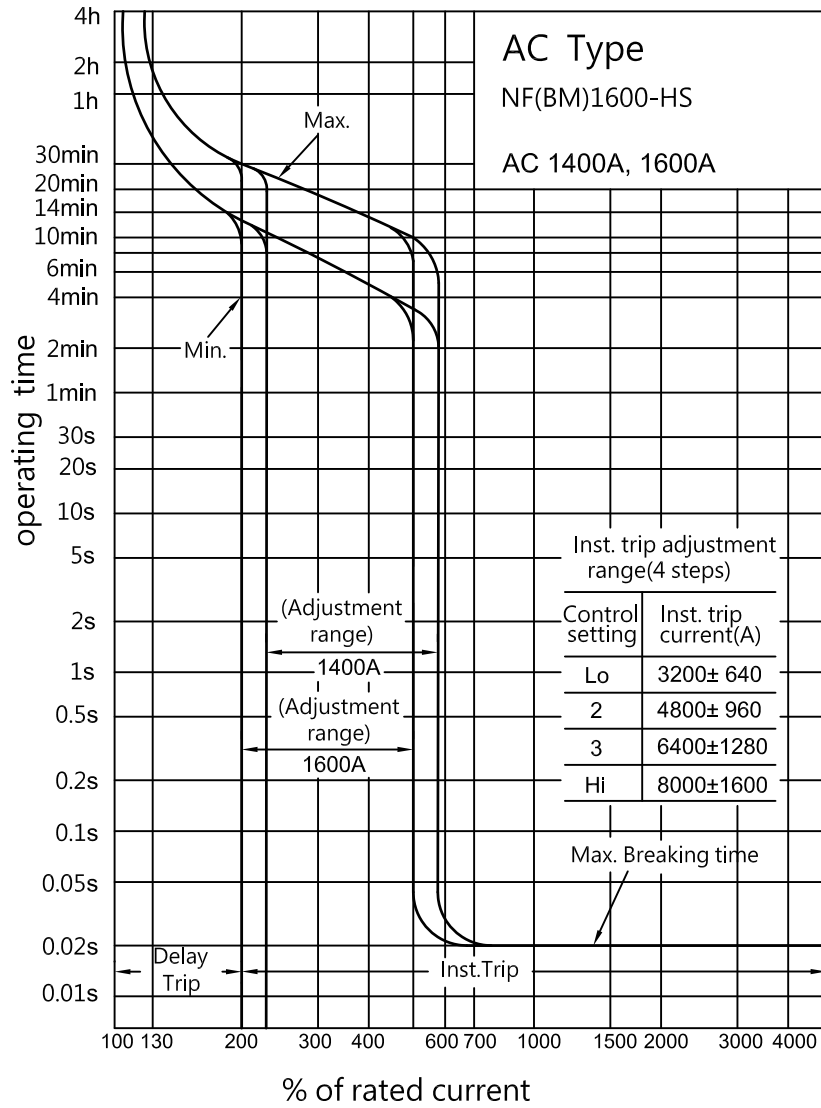

Characteristic Curve

NF(BM)1600-HS

Operating Characteristics

Compensation Curve