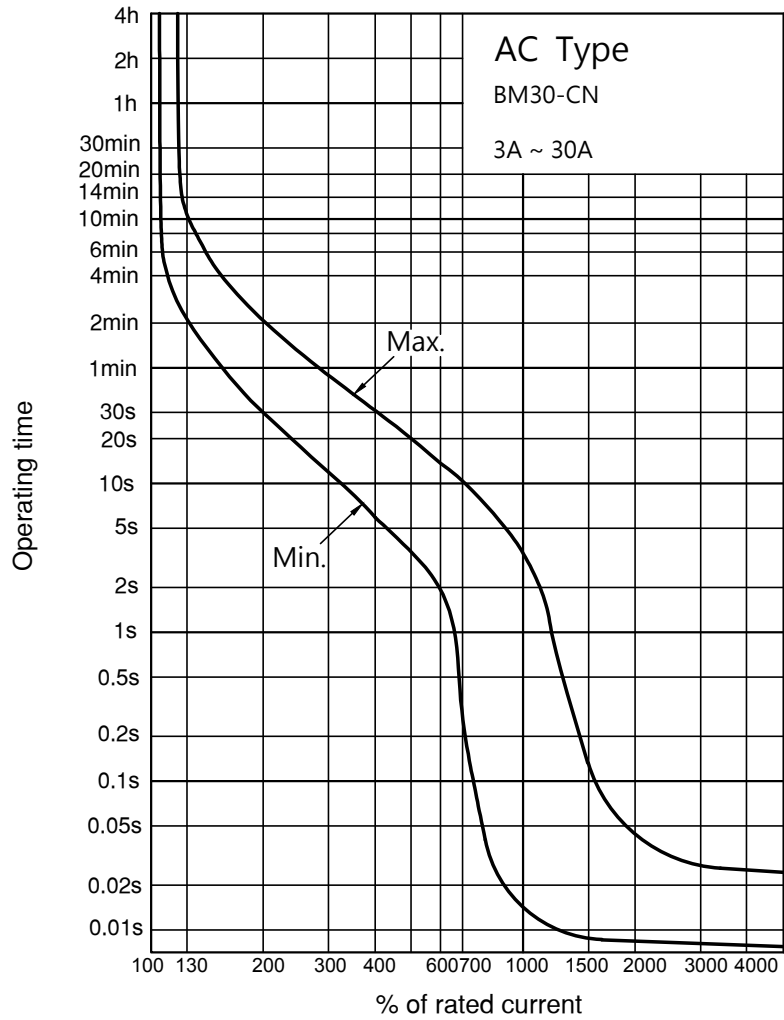

Characteristic Curve

BM30-CN

Operating Characteristics

Ambient Compensation