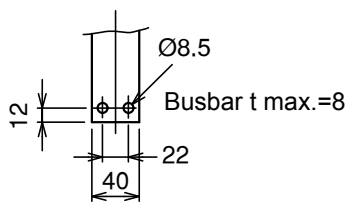

DIMENSIONS AND MOUNTING DETAILS

BM630-CN • 630-SN • 630-HN

Bus drilling for direct connection

Drilling plan

Front-panel cutout