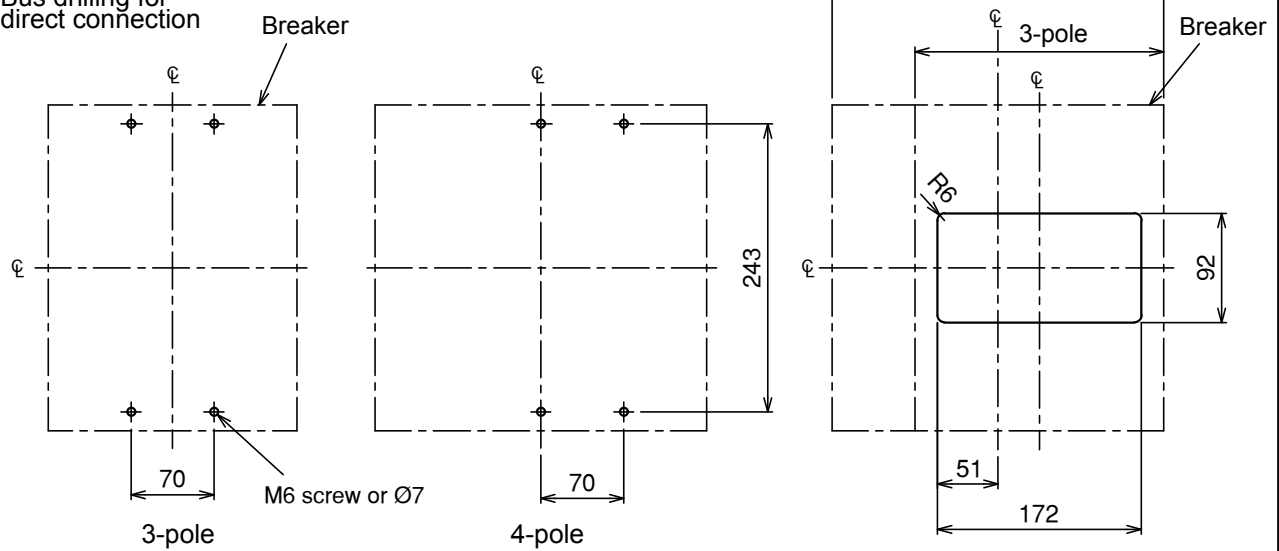

DIMENSIONS AND MOUNTING DETAILS

BM630-CN • 630-SN • 630-HN

Bus drilling for direct connection

Drilling plan

Front-panel cutout