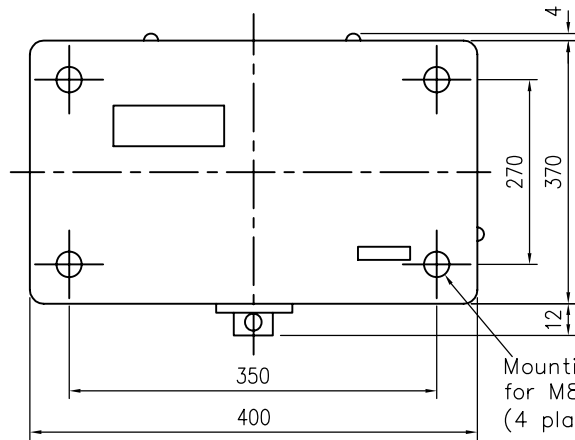

b

b

c

c

d

d

Mounting holes for M8 screws (4 places)

Mounting holes for M8 screws (4 places)

Cable holes for Ø22xØ35(8 places)

CHANGE

A

THIRD ANGLE PROJECTION

Category

Enclosed Reversing D.O.L starters

UNIT: mm

Model