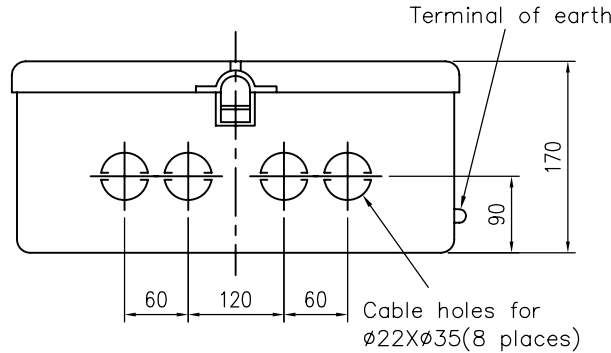

b

b

c

c

d

d

Mounting holes for M8 screws (4 places)

Mounting holes for M8 screws (4 places)

Cable holes for Ø22xØ35(8 places)

CHANGE

A

THIRD ANGLE PROJECTION

Category

Enclosed Reversing D.O.L starters

UNIT: mm

Model