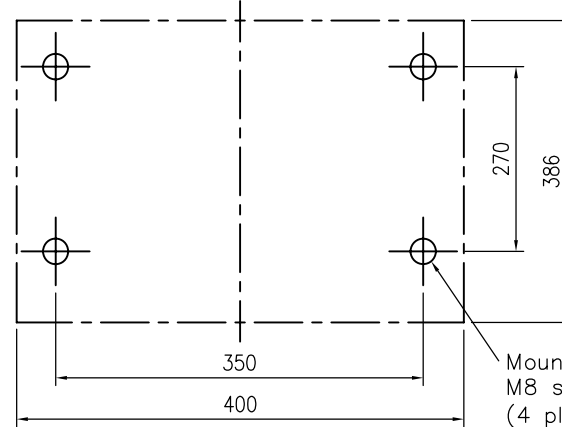

b

b

c

c

d

d

Mounting holes for M8 screws (4 places)

Mounting holes for M8 screws (4 places)

Cable holes for Ø22xØ35(8 places)

CHANGE

A

THIRD ANGLE PROJECTION

Category

Enclosed Reversing D.O.L starters

UNIT: mm

Model