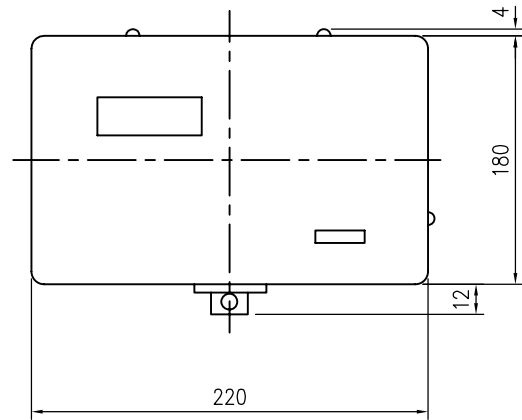

c

d

a

b

c

d

Mounting holes for  
M6 screws  
(4 places)

CHANGE

A

THIRD ANGLE PROJECTION

UNIT: mm

Category

Enclosed Reversing  
D.O.L starters

Model

MS-2xP12

Shihlin Electric & Engineering Corp.