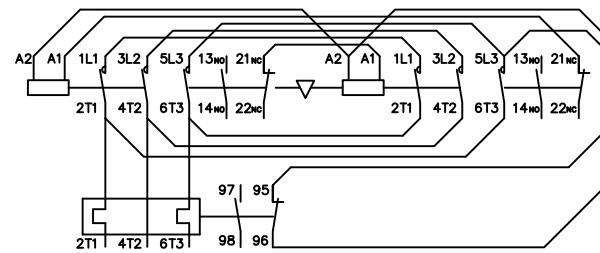

Mounting holes for M4 screws (12 places)

Circuit diagram

Modification

THIRD ANGLE PROJECTION	Category	Reversing D.O.L starters
UNIT: mm	Model	MSO-2xP12

Shihlin Electric & Engineering Corp.