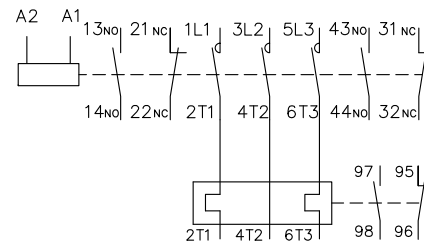

Circuit diagram

Modification

THIRD ANGLE PROJECTION

Category

Direct-on-line Starters

UNIT: mm

Model

MSO-P50T/60T