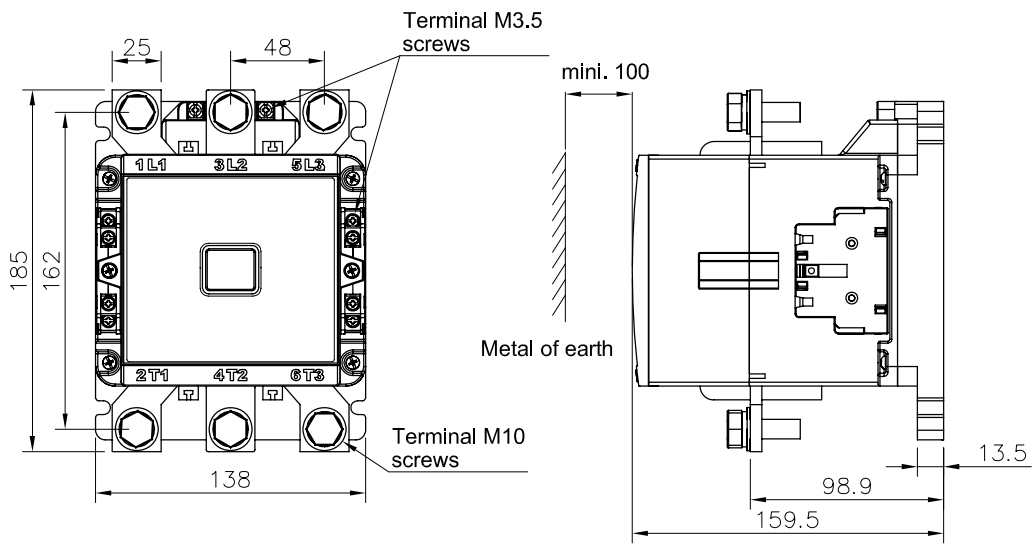

1 2 3 4 5 6

a  
b  
c  
d

CHANGE A

THIRD ANGLE PROJECTION	Category	Contactor
UNIT: mm	Model	S-P200T,P220T

Shihlin Electric & Engineering Corp.

1 2 3 4 5 6