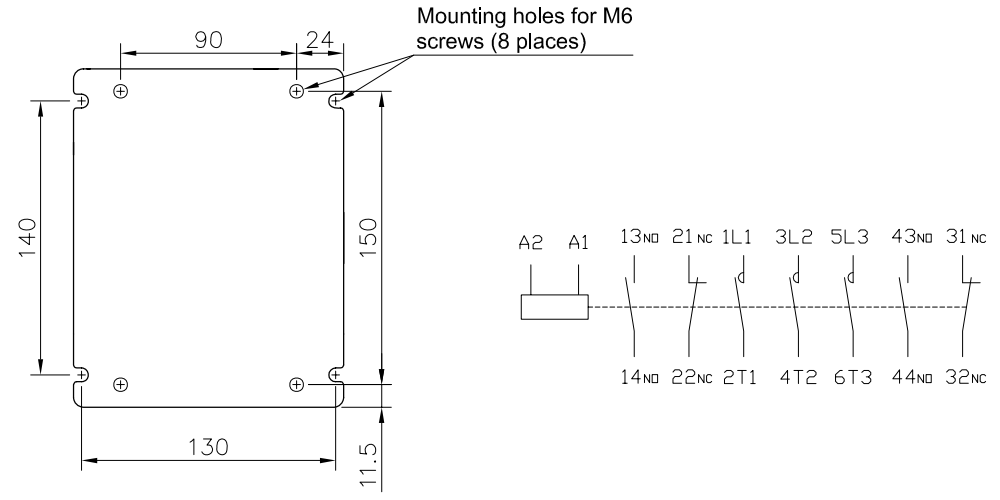

1 2 3 4 5 6

a  
b  
c  
d

CHANGE A

THIRD ANGLE PROJECTION	Category	Contactor
UNIT: mm	Model	S-P200T,P220T

Shihlin Electric & Engineering Corp.

1 2 3 4 5 6