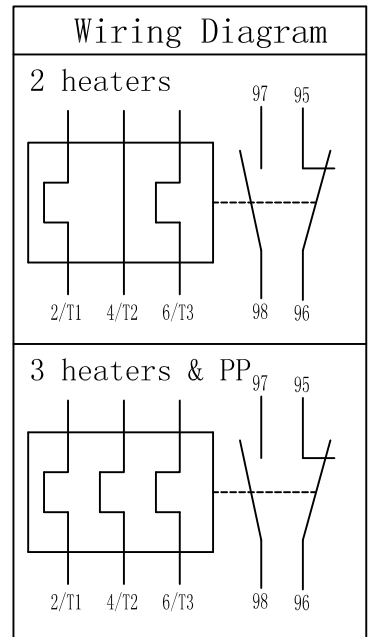

TH-P400T (PP)

Installation Dimension