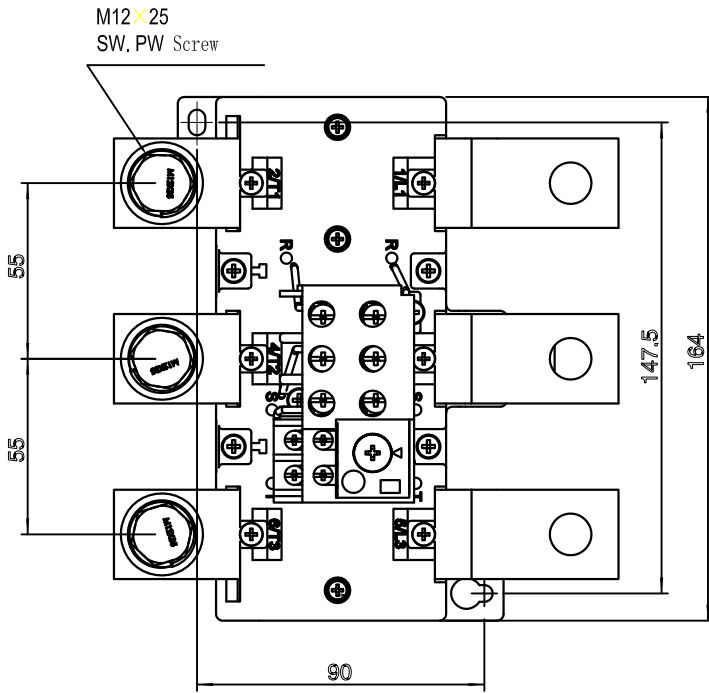

TH-P400T (PP)

Installation Dimension