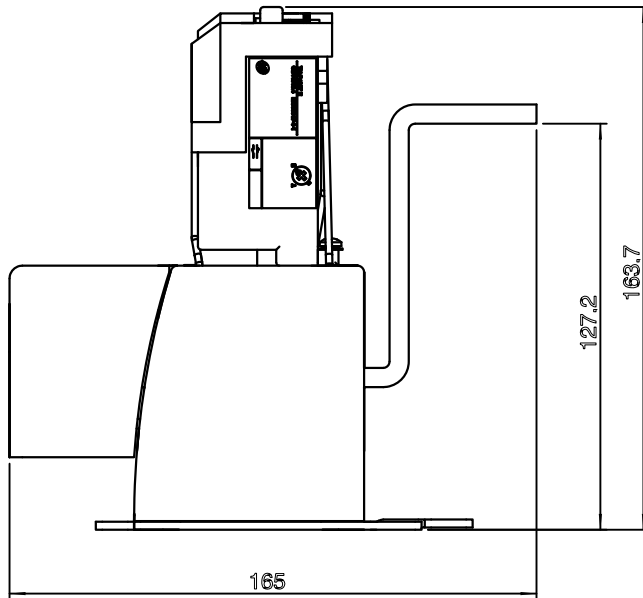

TH-P400T (PP)

Installation Dimension