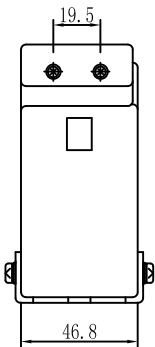

TH-P600CT

Installation Dimension

Wiring Diagram