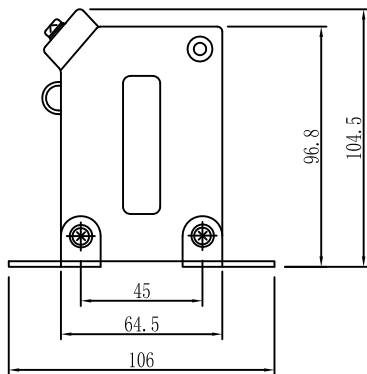

TH-P600CT

Installation Dimension

Wiring Diagram