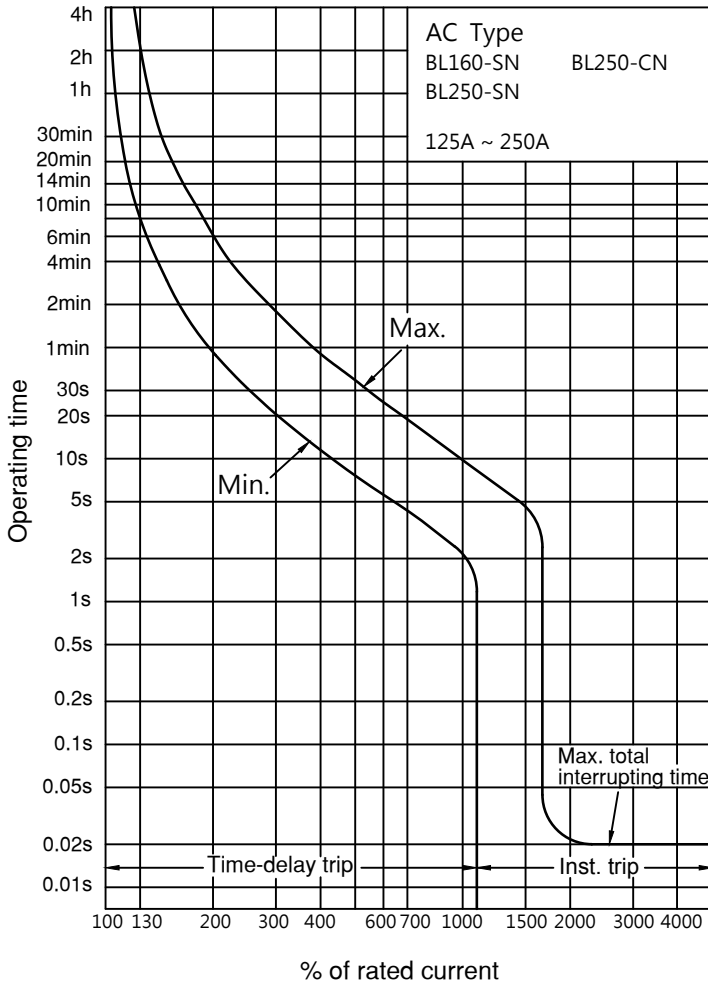

Characteristic Curve

BL160-SN 250-CN 250-SN

Operating Characteristics

Compensation Curve

Leakage-Current Trip Characteristics

BL250-AF CURVE