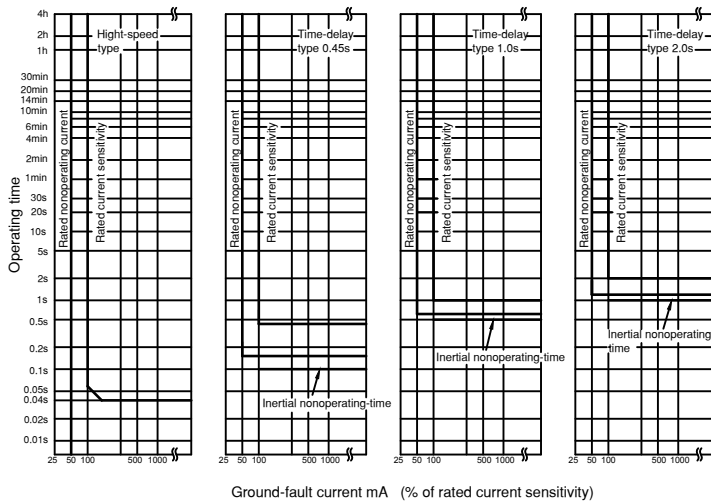

Characteristic Curve

BL160-SN 250-CN 250-SN

Operating Characteristics

Compensation Curve

Leakage-Current Trip Characteristics

BL250-AF CURVE