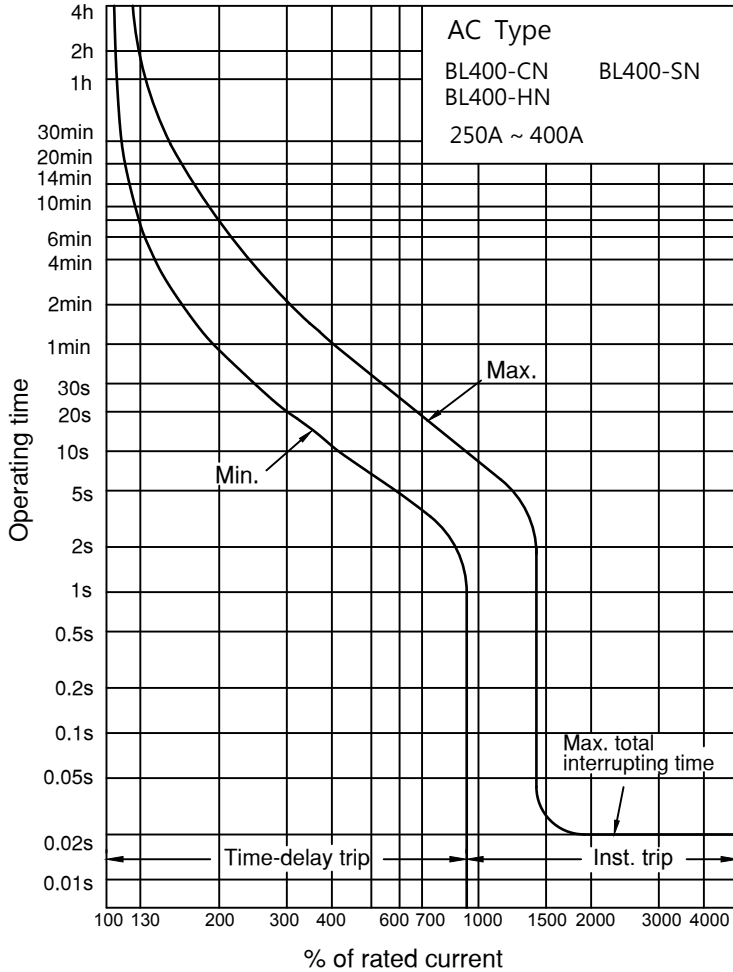

Characteristic Curve

BL400-CN 400-SN 400-HN

Operating Characteristics

Compensation Curve

Leakage-Current Trip Characteristics