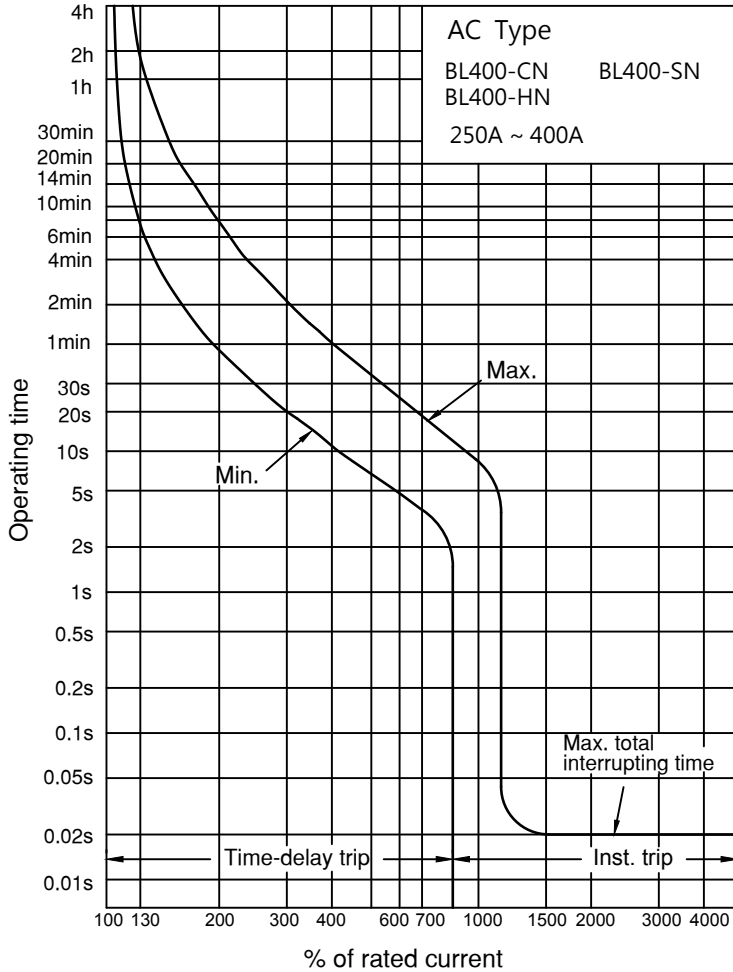

Characteristic Curve

BL400-RN 400-UN

Operating Characteristics

Compensation Curve

Leakage-Current Trip Characteristics