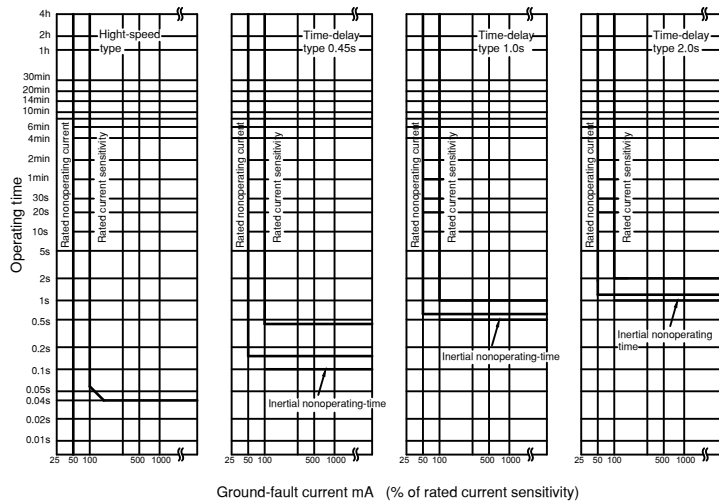

Characteristic Curve

BL30-SN 50-SN 50-HN

Operating Characteristics

Ambient Compensation

Leakage-Current Trip Characteristics

BL30,50-AF CURVE