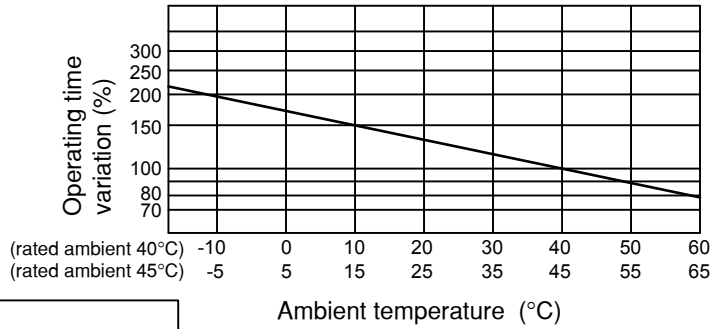

Characteristic Curve

BL30-SN 50-SN 50-HN

Operating Characteristics

Ambient Compensation

Leakage-Current Trip Characteristics

BL30,50-AF CURVE