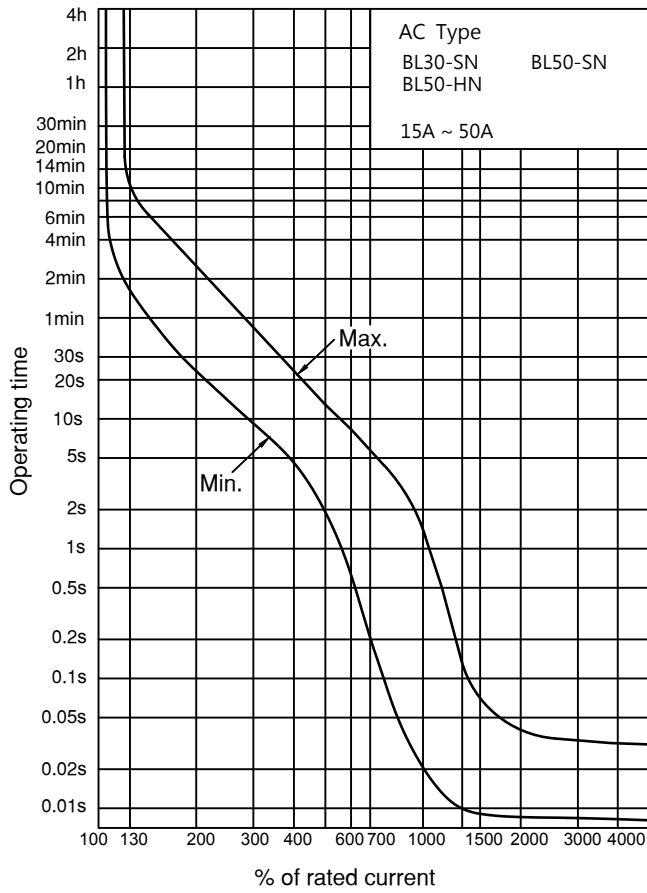

Characteristic Curve

BL30-SN 50-SN 50-HN

Operating Characteristics

Ambient Compensation

Leakage-Current Trip Characteristics

BL30,50-AF CURVE