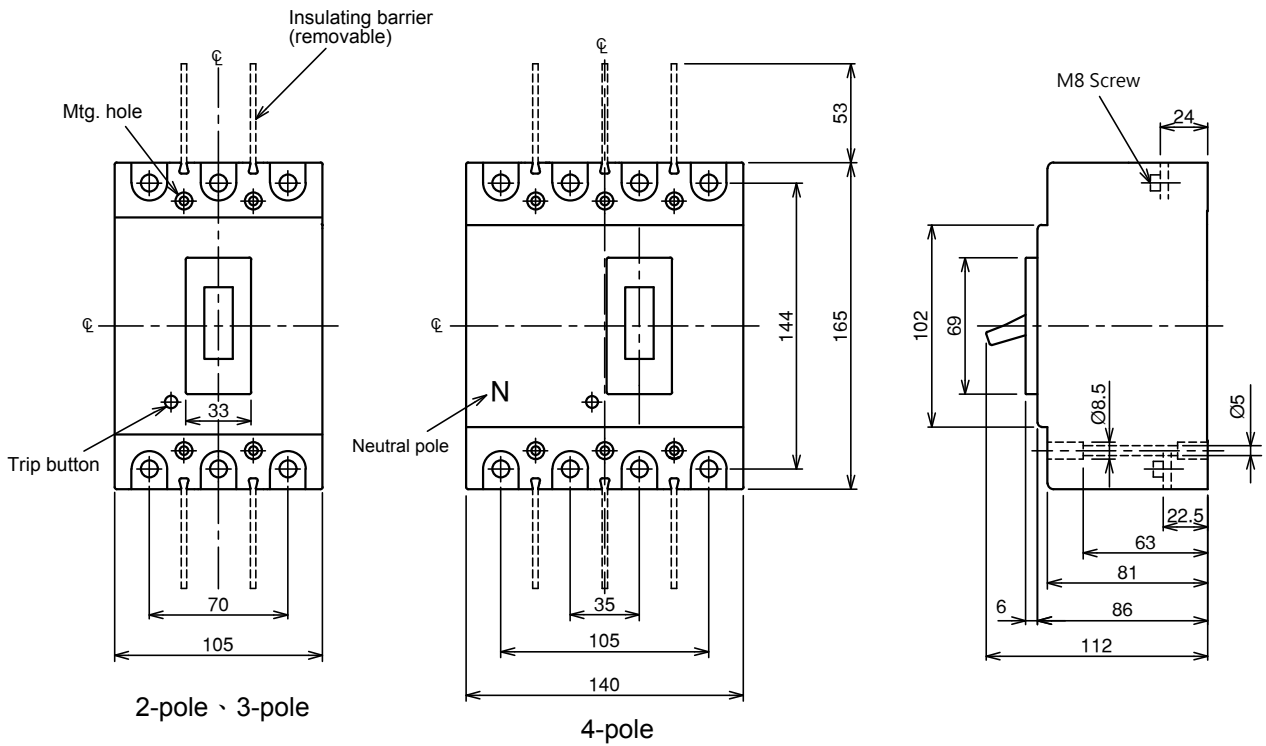

DIMENSIONS AND MOUNTING DETAILS

BM160-HB • 160-HC • 160-HS • 250-HB • 250-HC • 250-HS

Drilling plan

Front-panel cutout