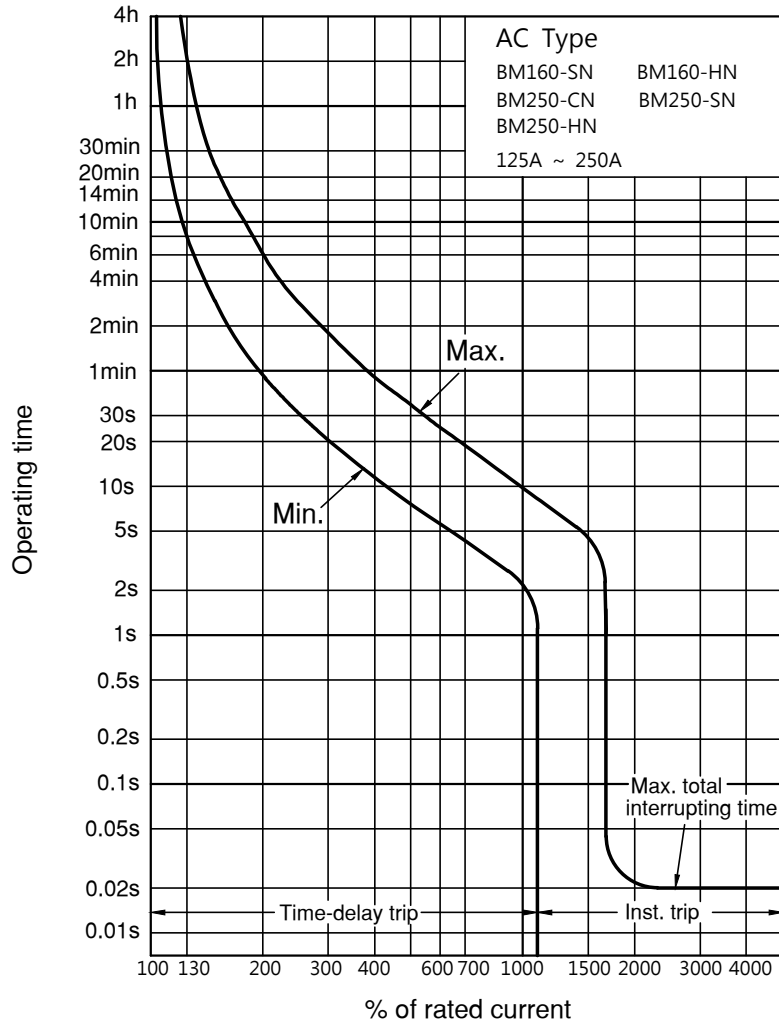

# Characteristic Curve

BM160-SN • 160-HN • 250-CN • 250-SN • 250-HN

## Operating Characteristics