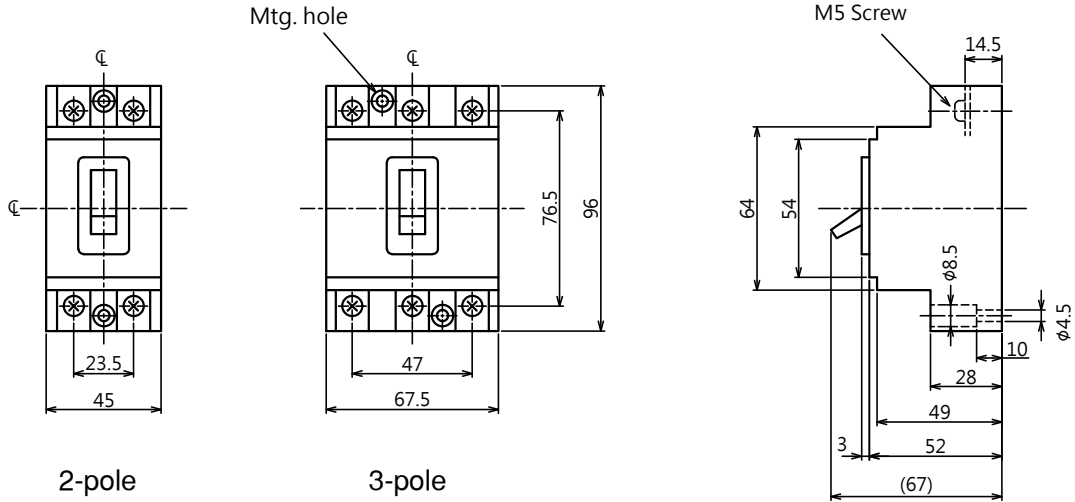

DIMENSIONS AND MOUNTING DETAILS

BM30-CN

[mm]

Drilling plan

Front-panel cutout

BM30-AF Dimension