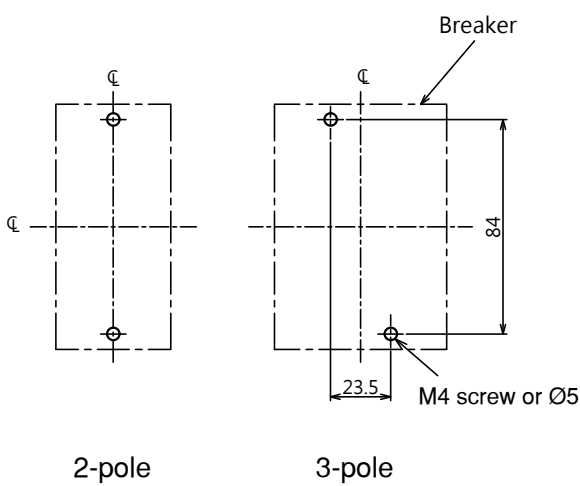

DIMENSIONS AND MOUNTING DETAILS

BM30-CN

[mm]

Drilling plan

Front-panel cutout

BM30-AF Dimension