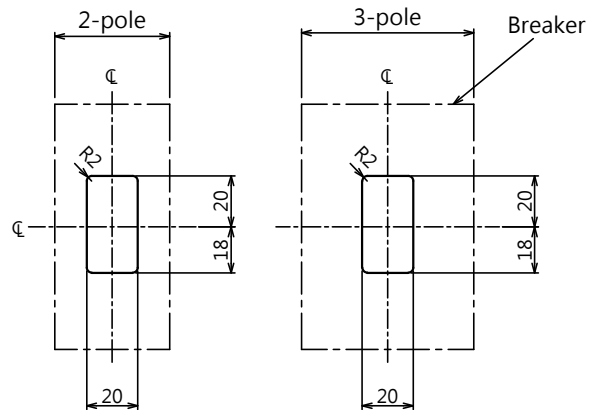

DIMENSIONS AND MOUNTING DETAILS

BM30-CN

[mm]

Drilling plan

Front-panel cutout

BM30-AF Dimension