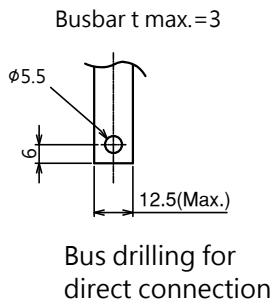

DIMENSIONS AND MOUNTING DETAILS

BM30-CN

[mm]

Drilling plan

Front-panel cutout

BM30-AF Dimension