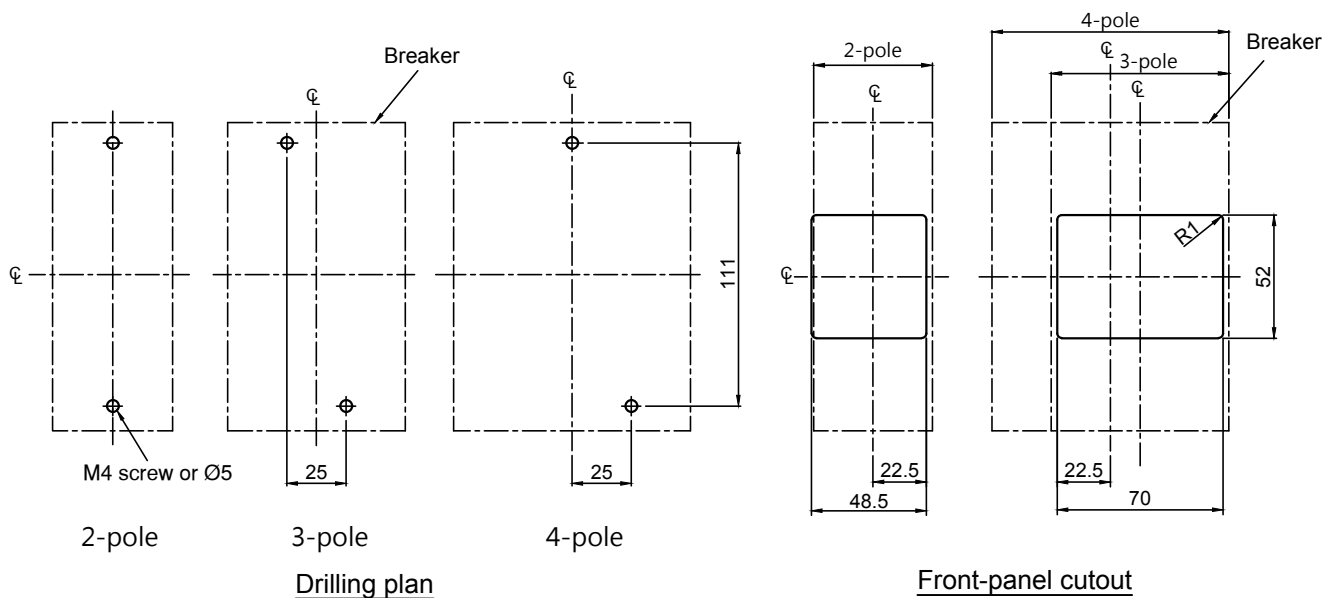

DIMENSIONS AND MOUNTING DETAILS

BM30-SN • 50-CN • 60-SN • 60-HN

Bus drilling for direct connection

Drilling plan

Front-panel cutout