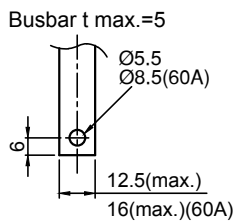

DIMENSIONS AND MOUNTING DETAILS

BM30-SN • 50-CN • 60-SN • 60-HN

Bus drilling for direct connection

Drilling plan

Front-panel cutout