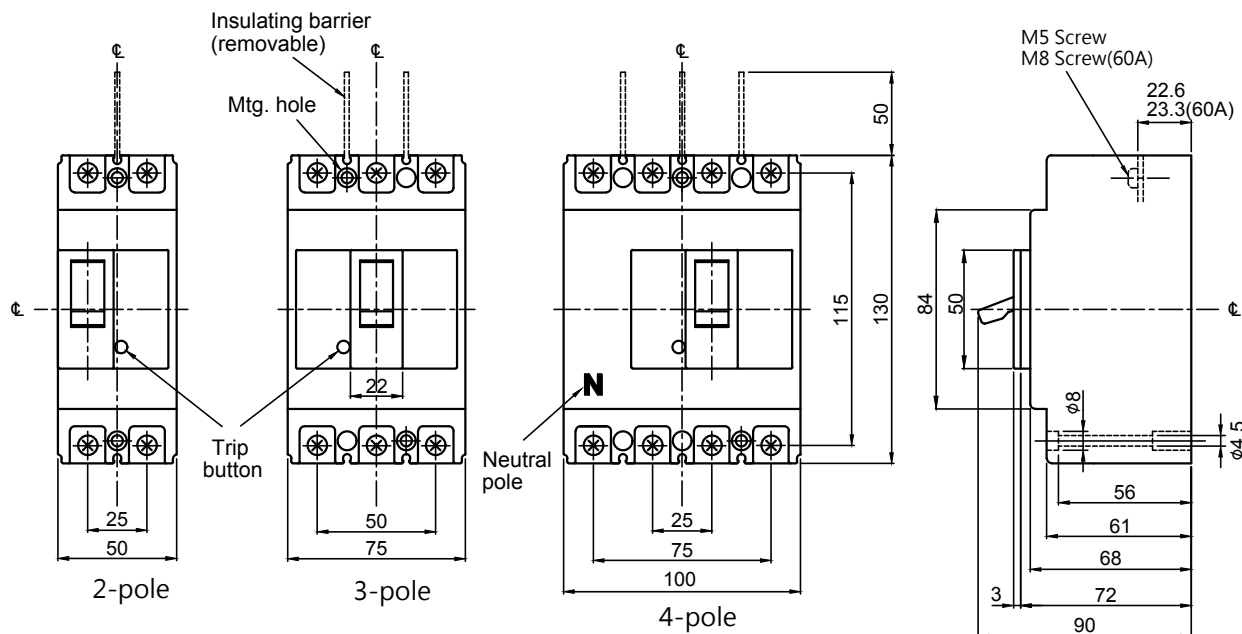

DIMENSIONS AND MOUNTING DETAILS

BM30-SN • 50-CN • 60-SN • 60-HN

Bus drilling for direct connection

Drilling plan

Front-panel cutout