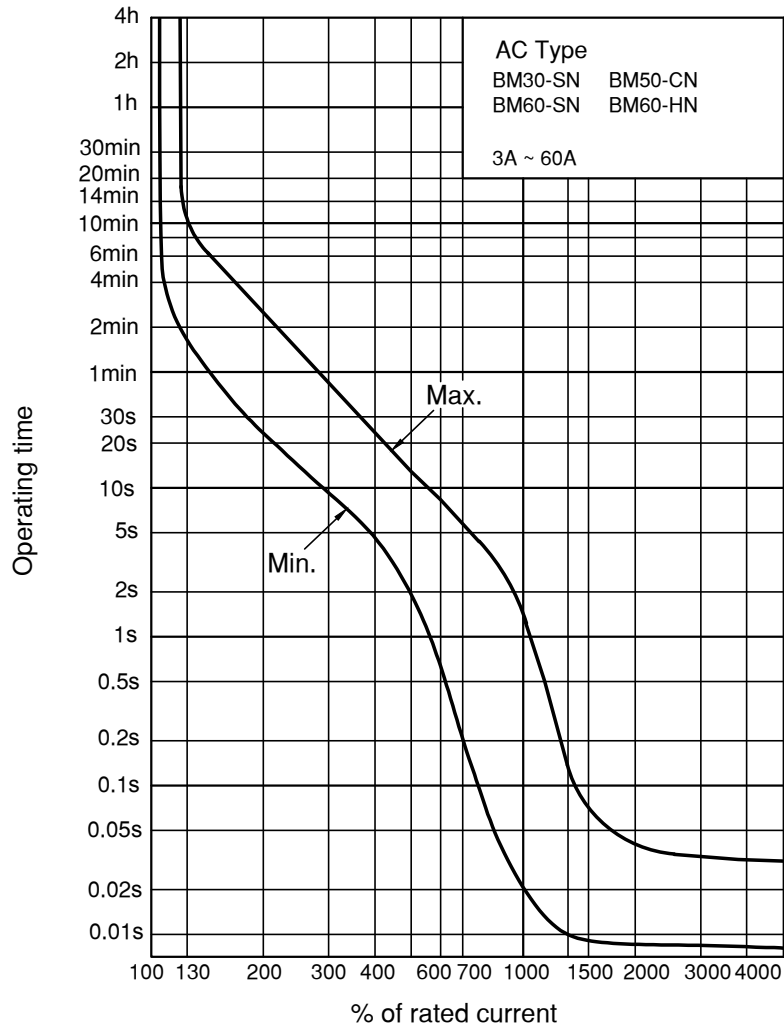

Characteristic Curve

BM30-SN • 50-CN • 60-SN • 60-HN

Operating Characteristics

Ambient Compensation