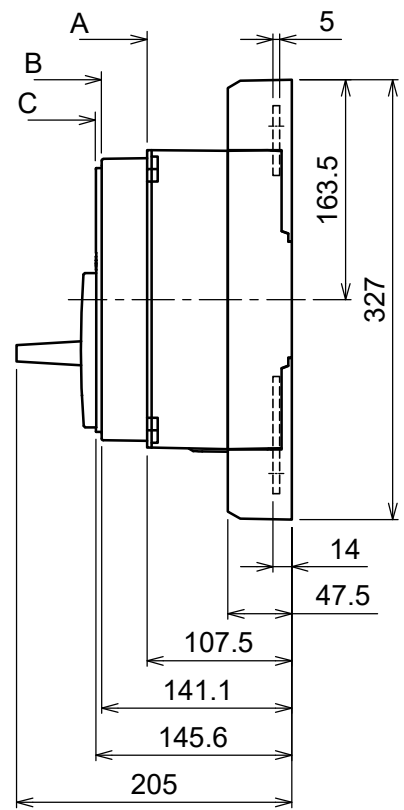

Outline & Dimensions

BMA1250-HED/RED

Panel drilling

Panel dimension: A

Panel dimension: B

Panel dimension: C