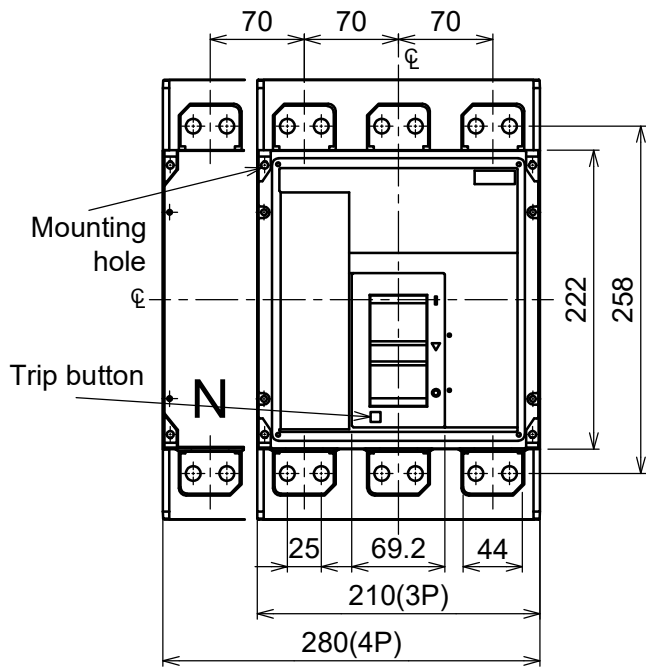

Outline & Dimensions

BMA1250-HED/RED

Panel drilling

Panel dimension: A

Panel dimension: B

Panel dimension: C