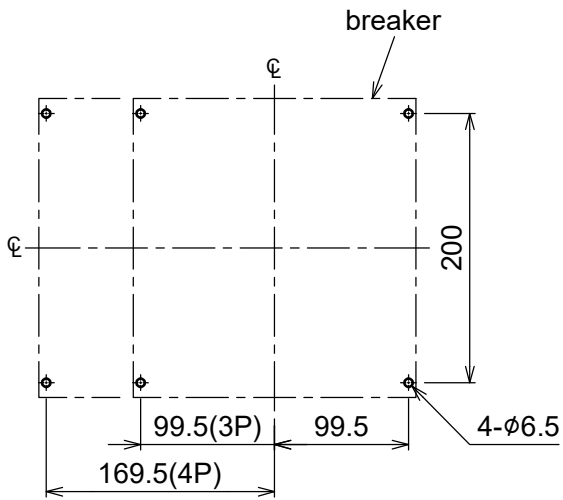

Outline & Dimensions

BMA1250-HED/RED

Panel drilling

Panel dimension: A

Panel dimension: B

Panel dimension: C