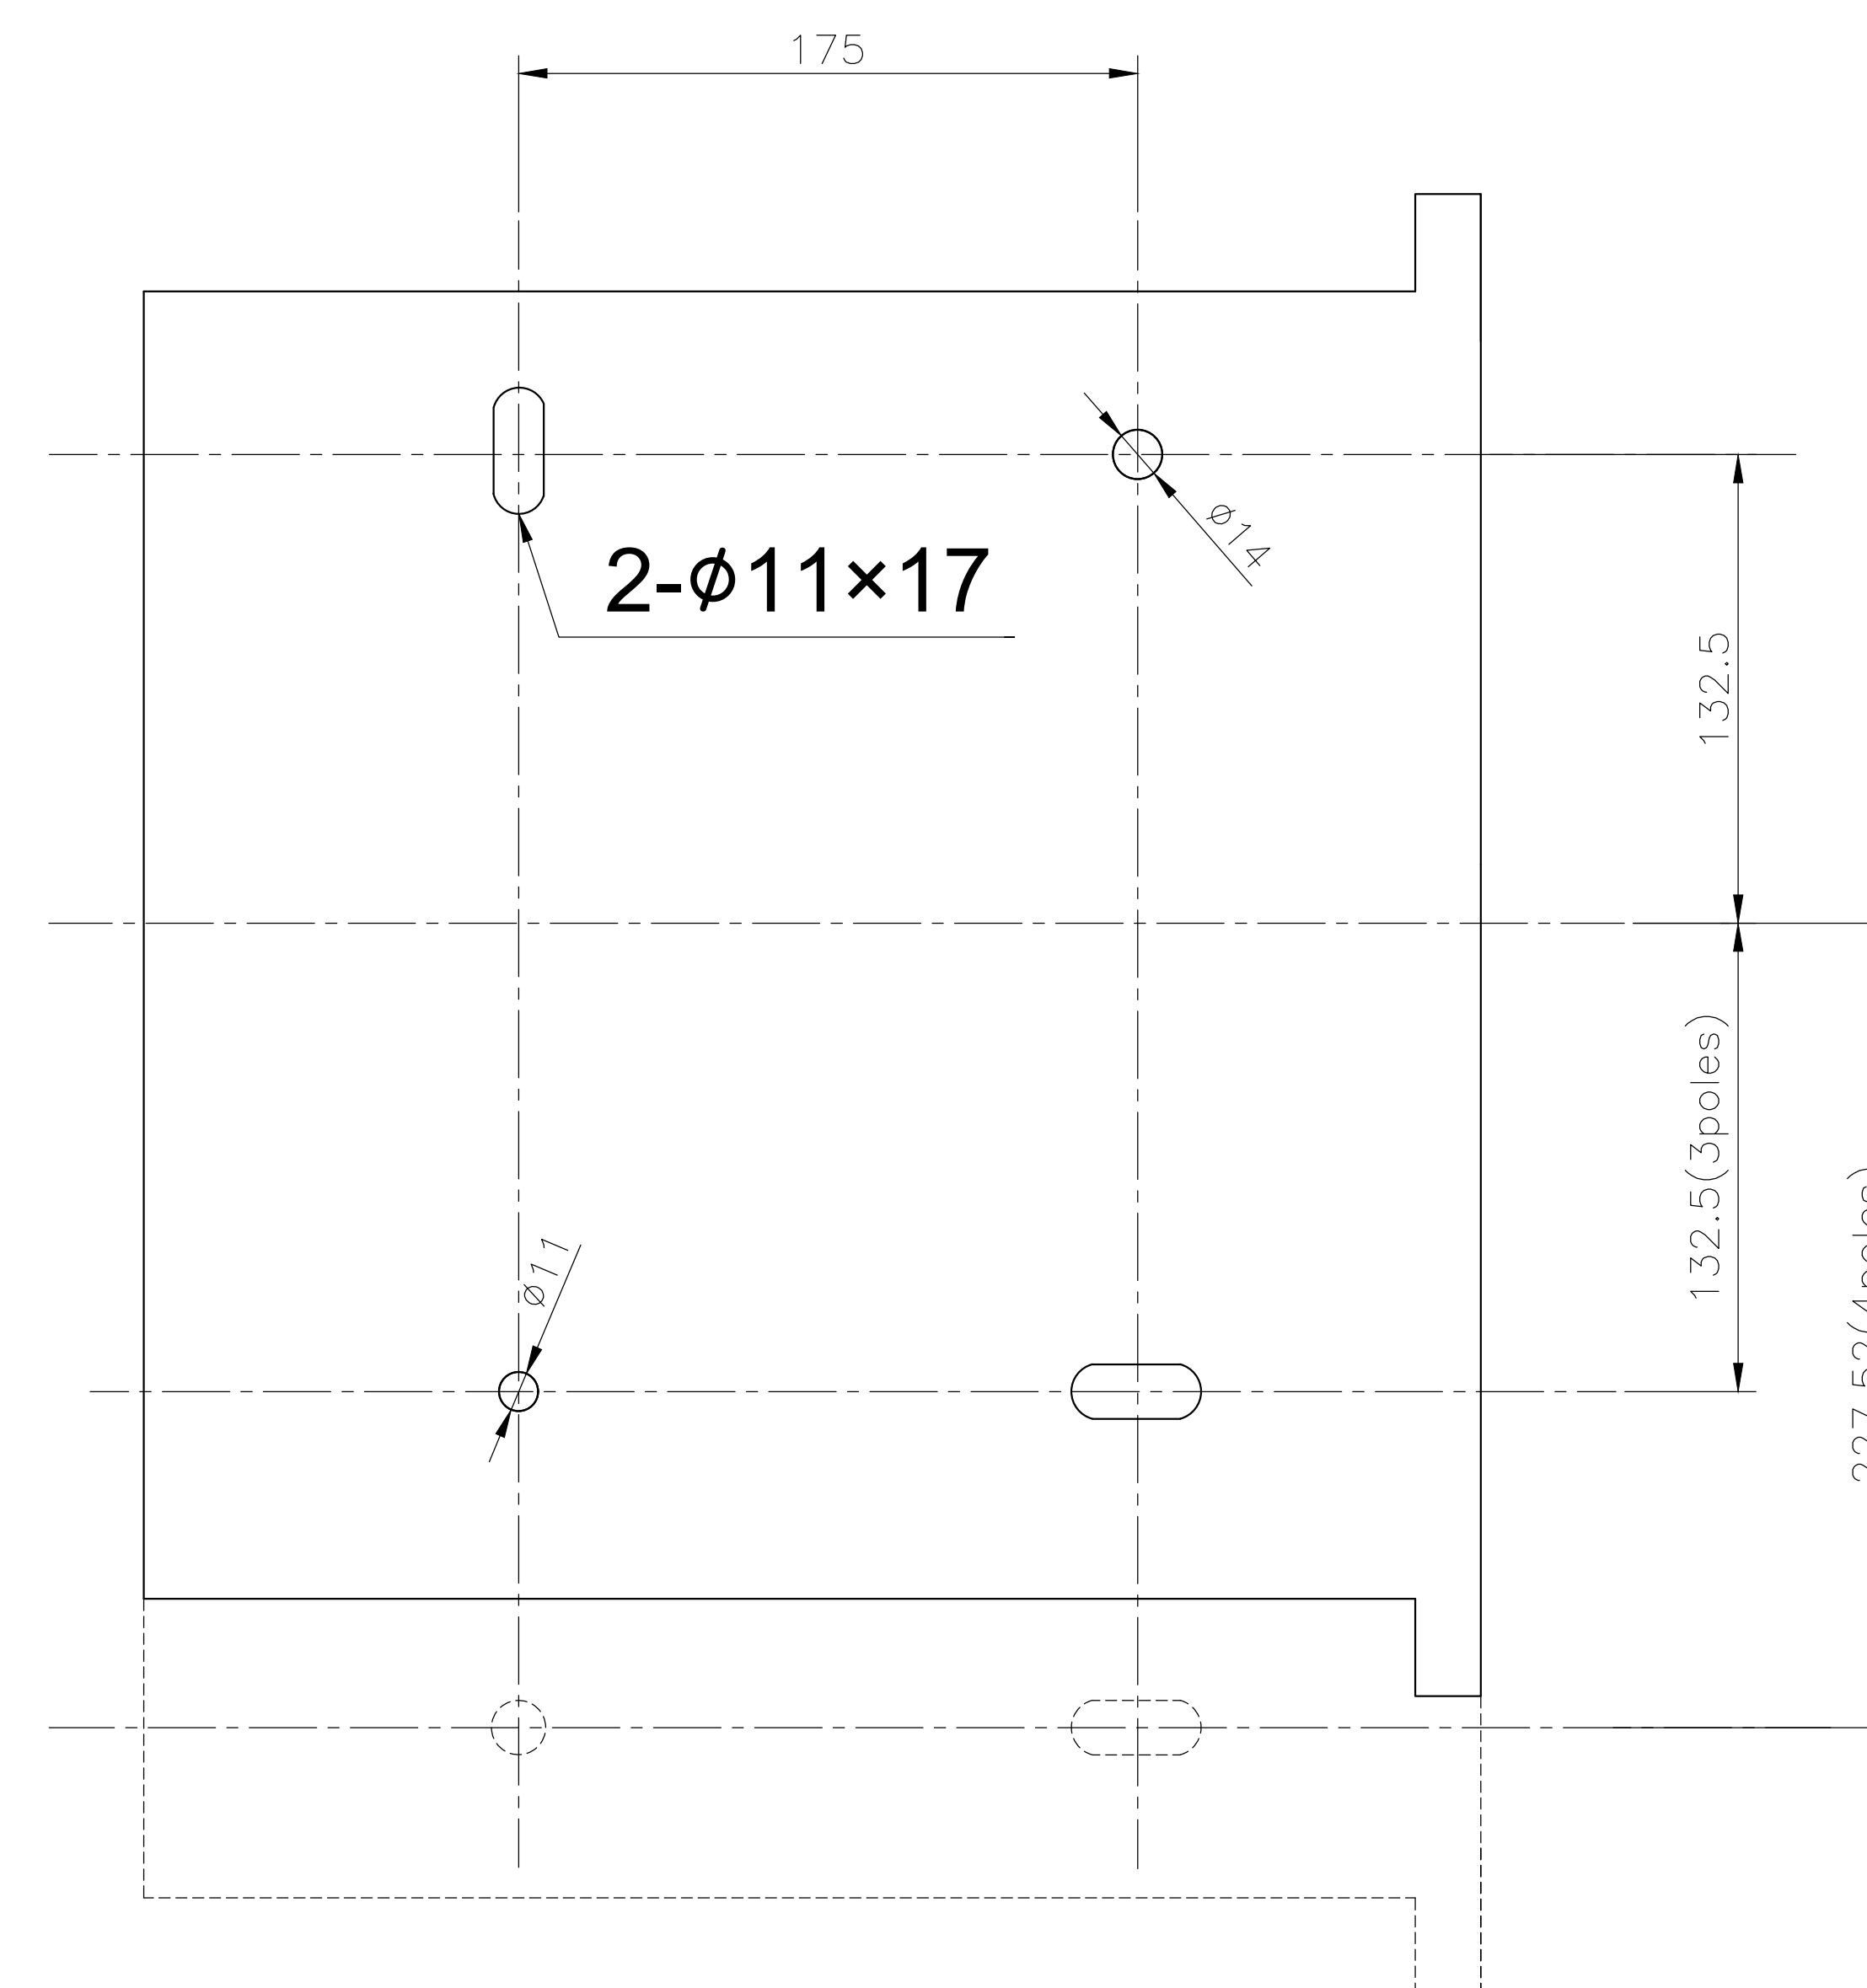

Draw-out type BW-2000

In	a mm
630-800A	10
1000-1600A	15
2000A	20

Compartment door position

Normal type

Elongated type

Draw-out type BW-2000 3P/4P (BW-2000N)