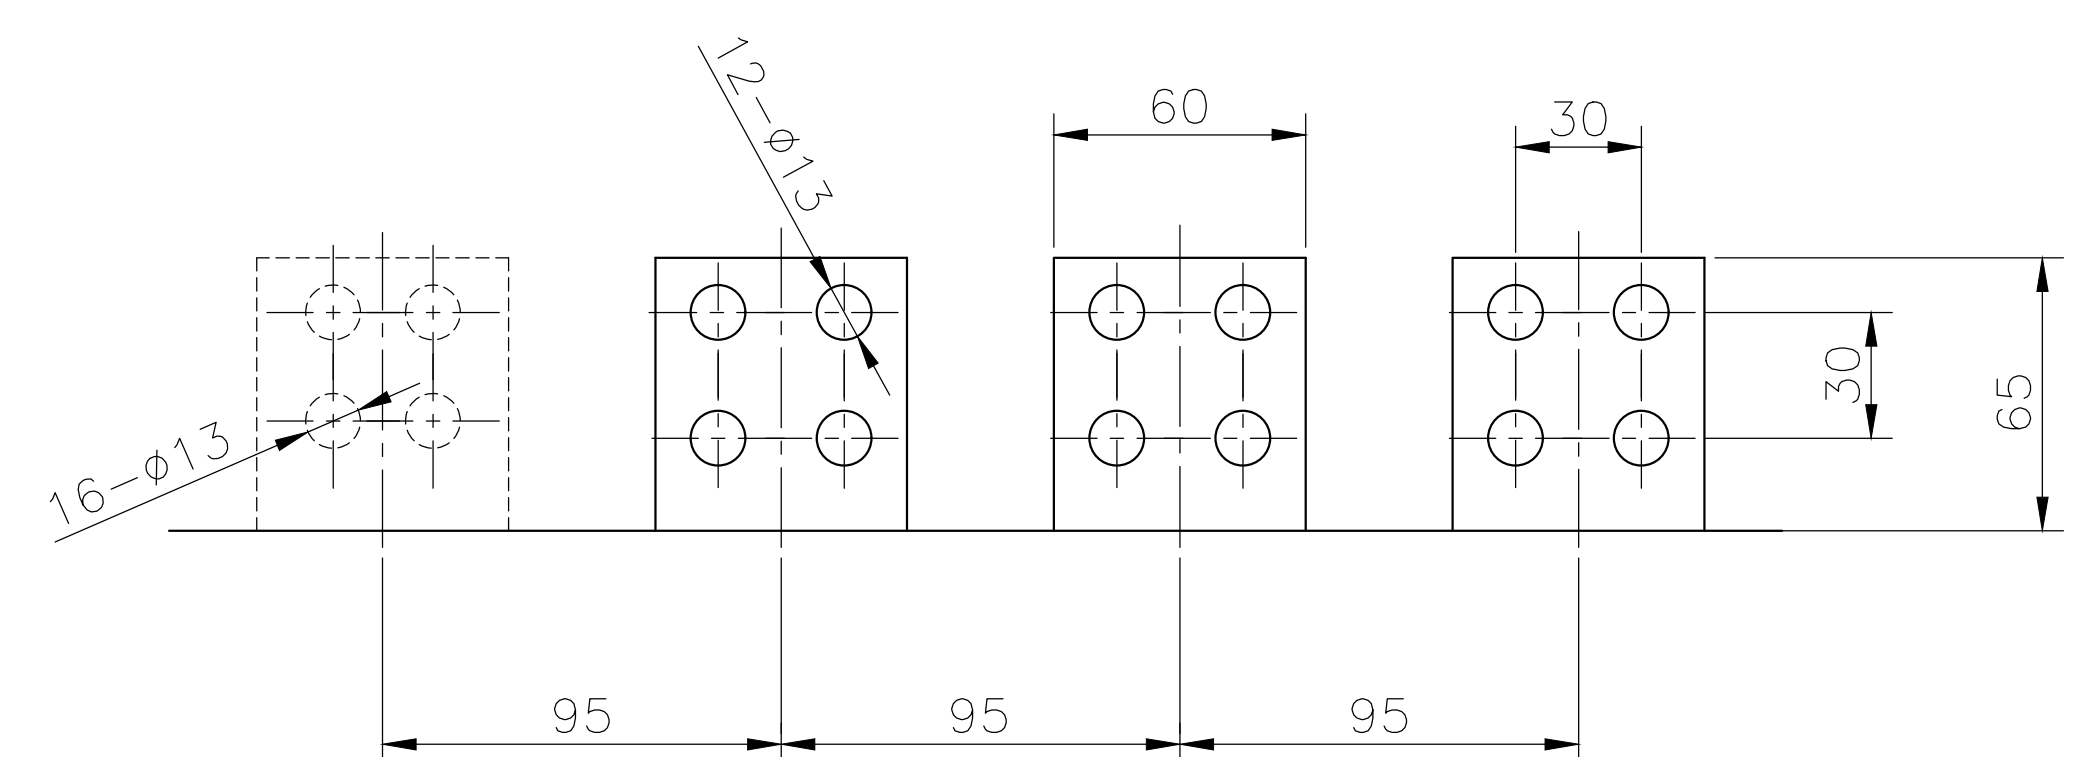

Draw-out type BW-2000

In	a mm
630-800A	10
1000-1600A	15
2000A	20

Compartment door position

Normal type

Elongated type

Draw-out type BW-2000 3P/4P (BW-2000N)