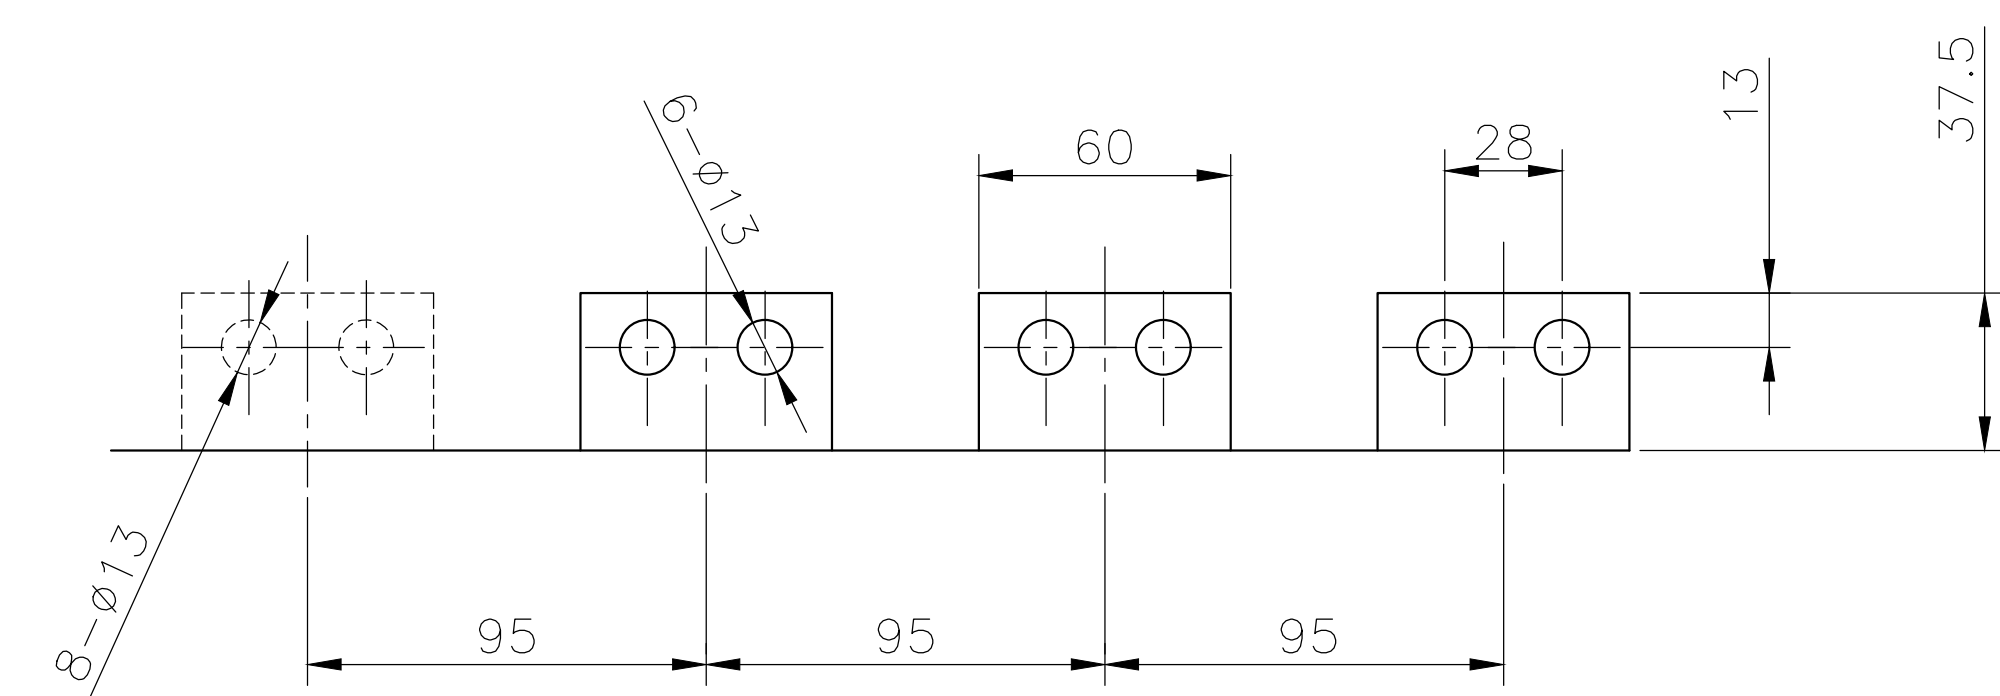

Draw-out type BW-2000

In	a mm
630-800A	10
1000-1600A	15
2000A	20

Compartment door position

Normal type

Elongated type

Draw-out type BW-2000 3P/4P (BW-2000N)