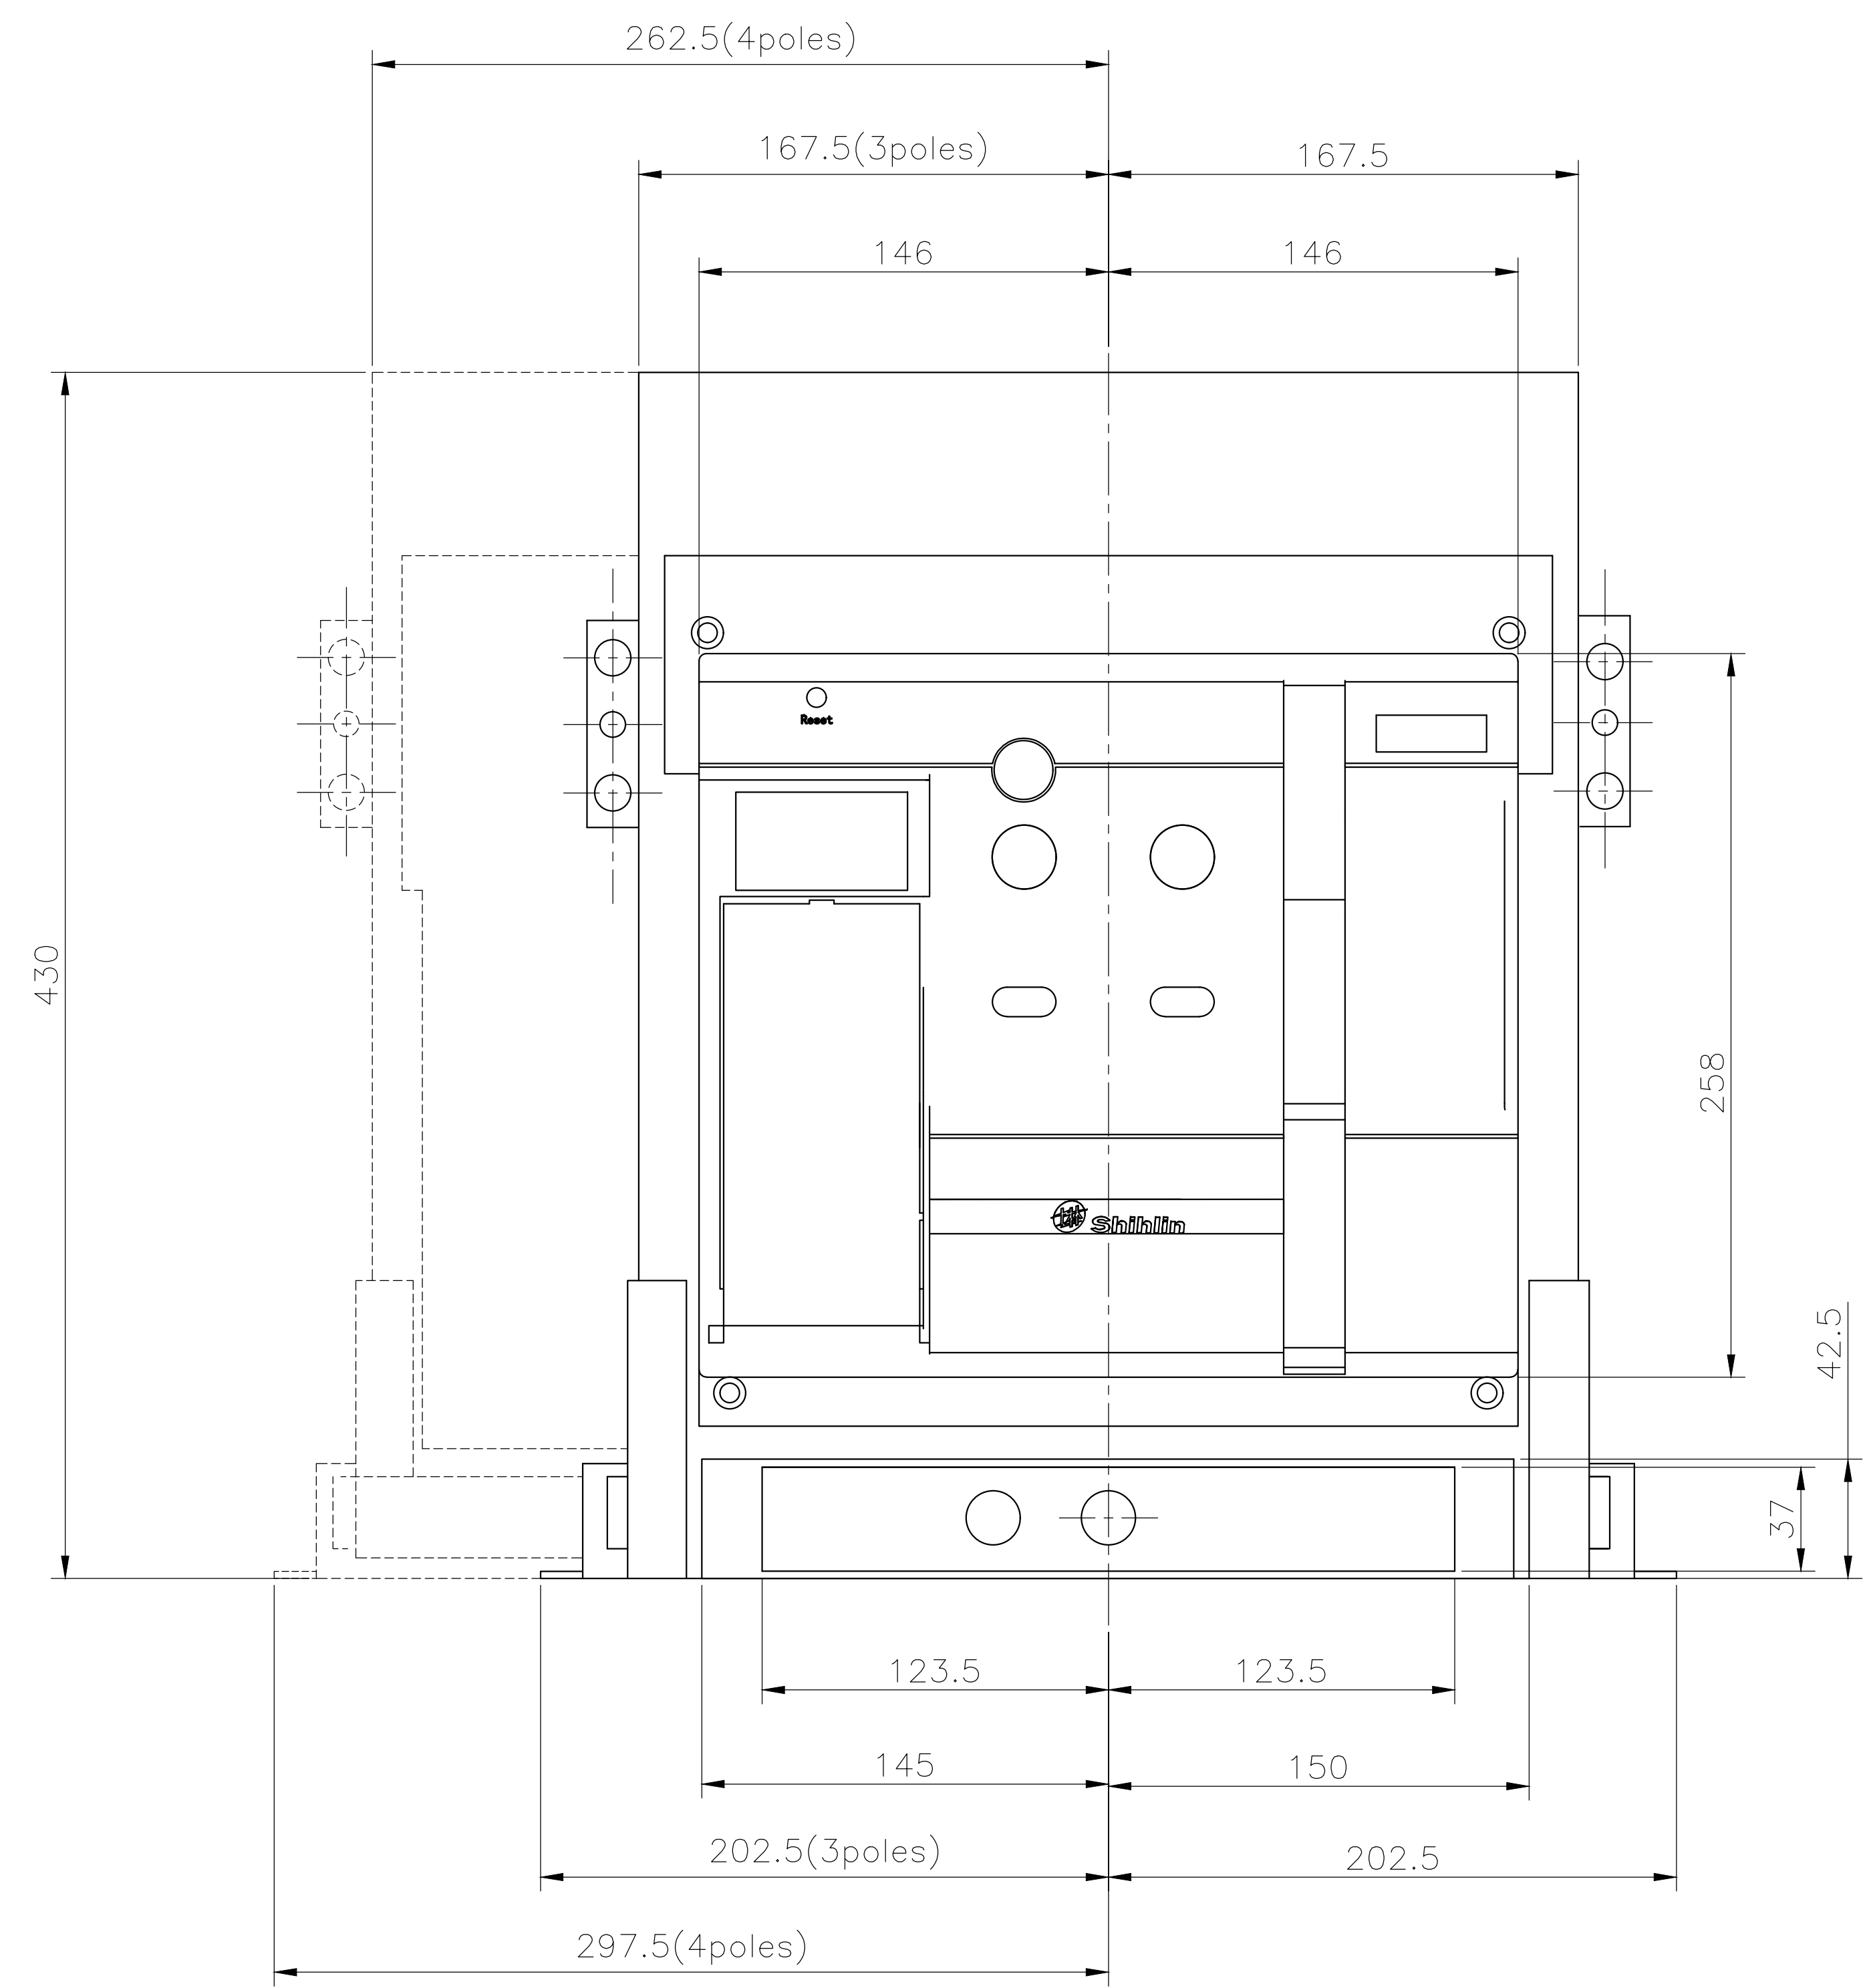

Draw-out type BW-2000

In	a mm
630-800A	10
1000-1600A	15
2000A	20

Compartment door position

Normal type

Elongated type

Draw-out type BW-2000 3P/4P (BW-2000N)