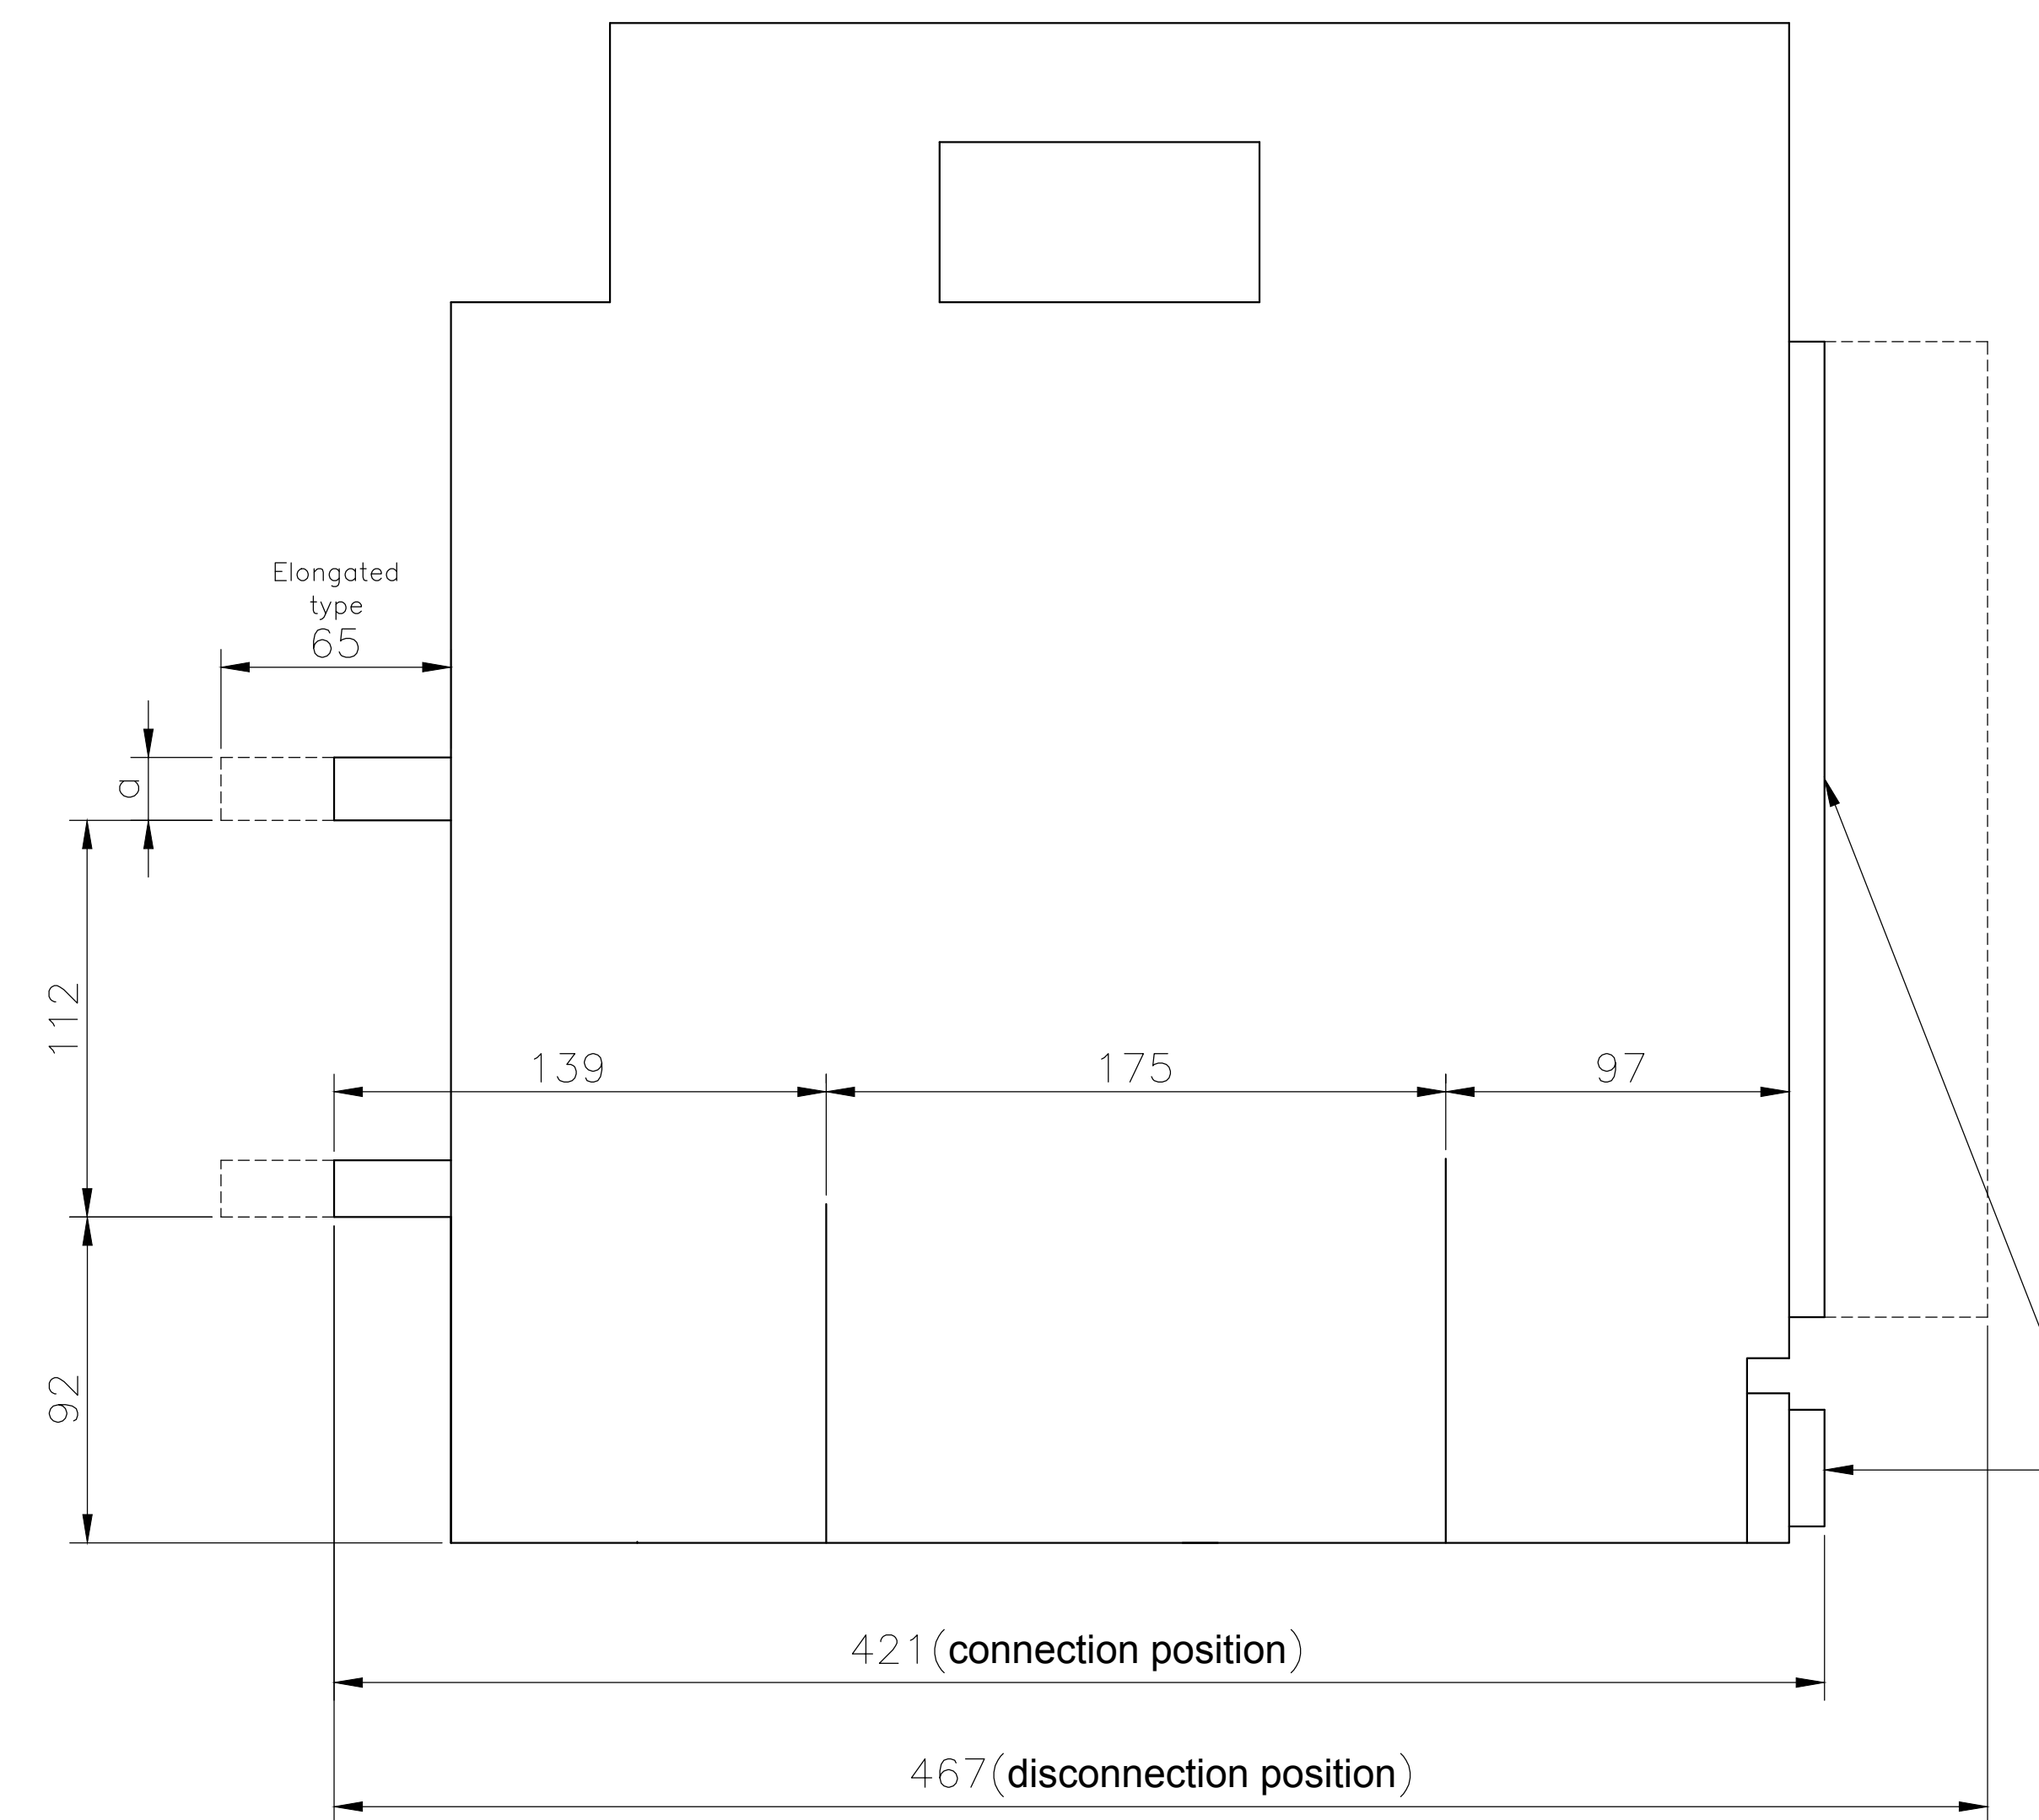

Draw-out type BW-2000

In	a mm
630-800A	10
1000-1600A	15
2000A	20

Compartment door position

Normal type

Elongated type

Draw-out type BW-2000 3P/4P (BW-2000N)