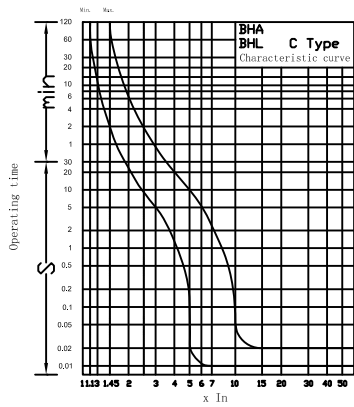

MCB Trip Characteristic Curve

- 一、 BHA series (4.5 & 6 & 10kA)
- BHN series
- BHL series (P+N/4.5 & 6kA)

二、 BHA DC series

三、 BHA Series (100AF)