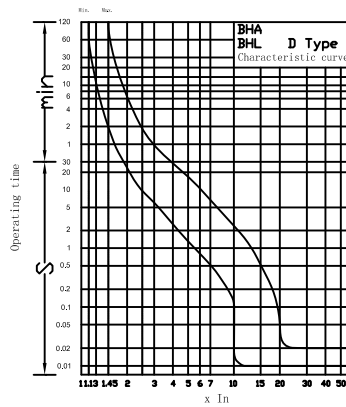

MCB Trip Characteristic Curve

- 一、 BHA series (4.5 & 6 & 10kA)
- BHN series
- BHL series (P+N/4.5 & 6kA)

二、 BHA DC series

三、 BHA Series (100AF)