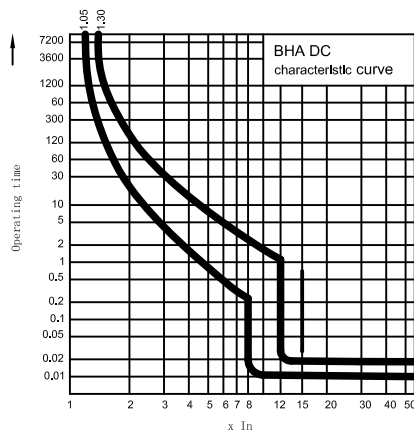

MCB Trip Characteristic Curve

- 一、 BHA series (4.5 & 6 & 10kA)
- BHN series
- BHL series (P+N/4.5 & 6kA)

二、 BHA DC series

三、 BHA Series (100AF)