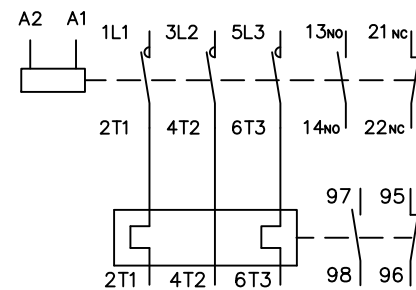

M4 screws (2 places)

Circuit diagram

Modification

THIRD ANGLE PROJECTION	Category	D.O.L starters
UNIT: mm	Model	MDO-P16,P21
Shihlin Electric & Engineering Corp.		