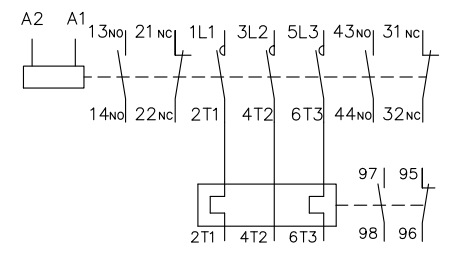

Mounting holes for M4 screws(4 places)

Circuit diagram

Modification

THIRD ANGLE PROJECTION

UNIT: mm

Category Direct-on-line Starters

Model MSO-P30T/35T/40T

Shihlin Electric & Engineering Corp.