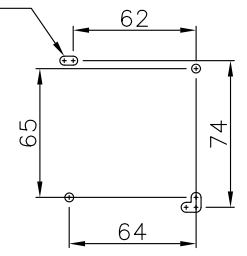

Mounting holes for M4 screws(4 places)

Circuit diagram

Modification

THIRD ANGLE PROJECTION

UNIT: mm

Category Direct-on-line Starters

Model MSO-P30T/35T/40T

Shihlin Electric & Engineering Corp.