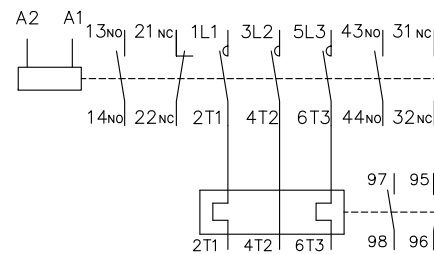

Mounting holes for M5 screws(4 places)

Circuit diagram

Modification

THIRD ANGLE PROJECTION	Category	Direct-on-line Starers
UNIT: mm	Model	MSO-P80T

Shihlin Electric & Engineering Corp.