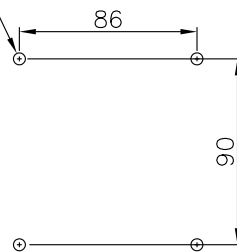

Mounting holes for M5 screws(4 places)

Circuit diagram

Modification

THIRD ANGLE PROJECTION	Category	Direct-on-line Starers
UNIT: mm	Model	MSO-P80T

Shihlin Electric & Engineering Corp.