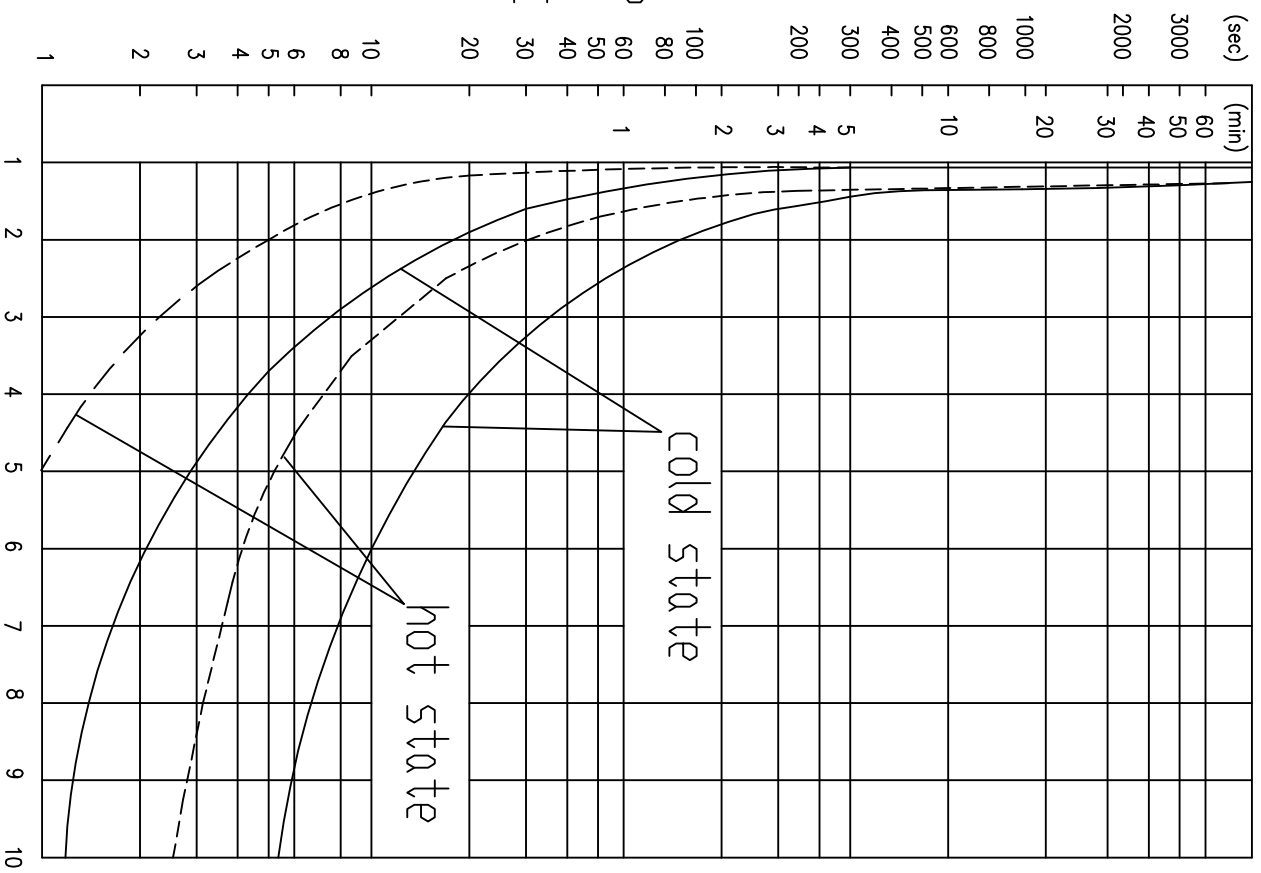

Tripping time

x times current setting(I_r)

TH-P18(under 6.5A) Tripping curves