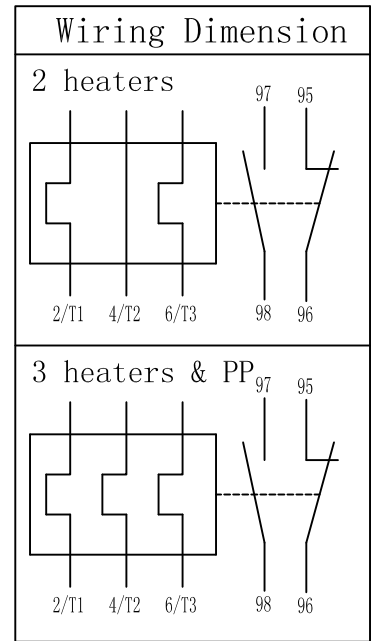

# TH-P220T (PP)

### Installation Dimension