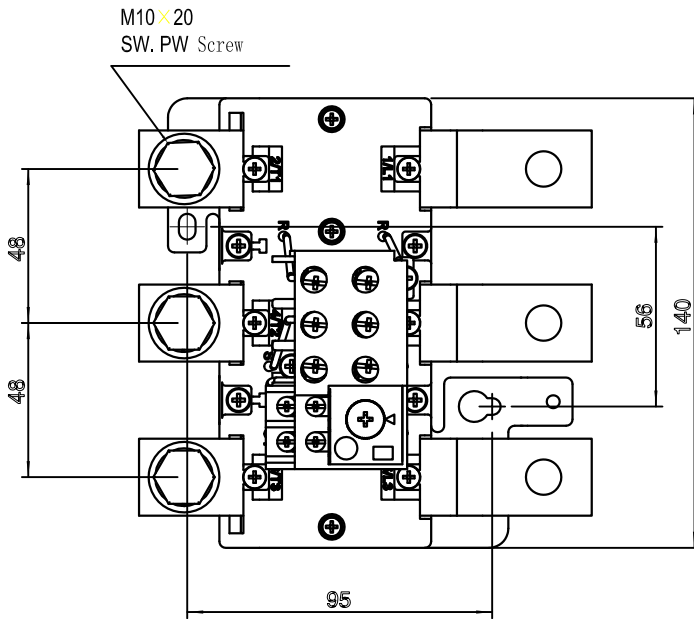

# TH-P220T (PP)

### Installation Dimension